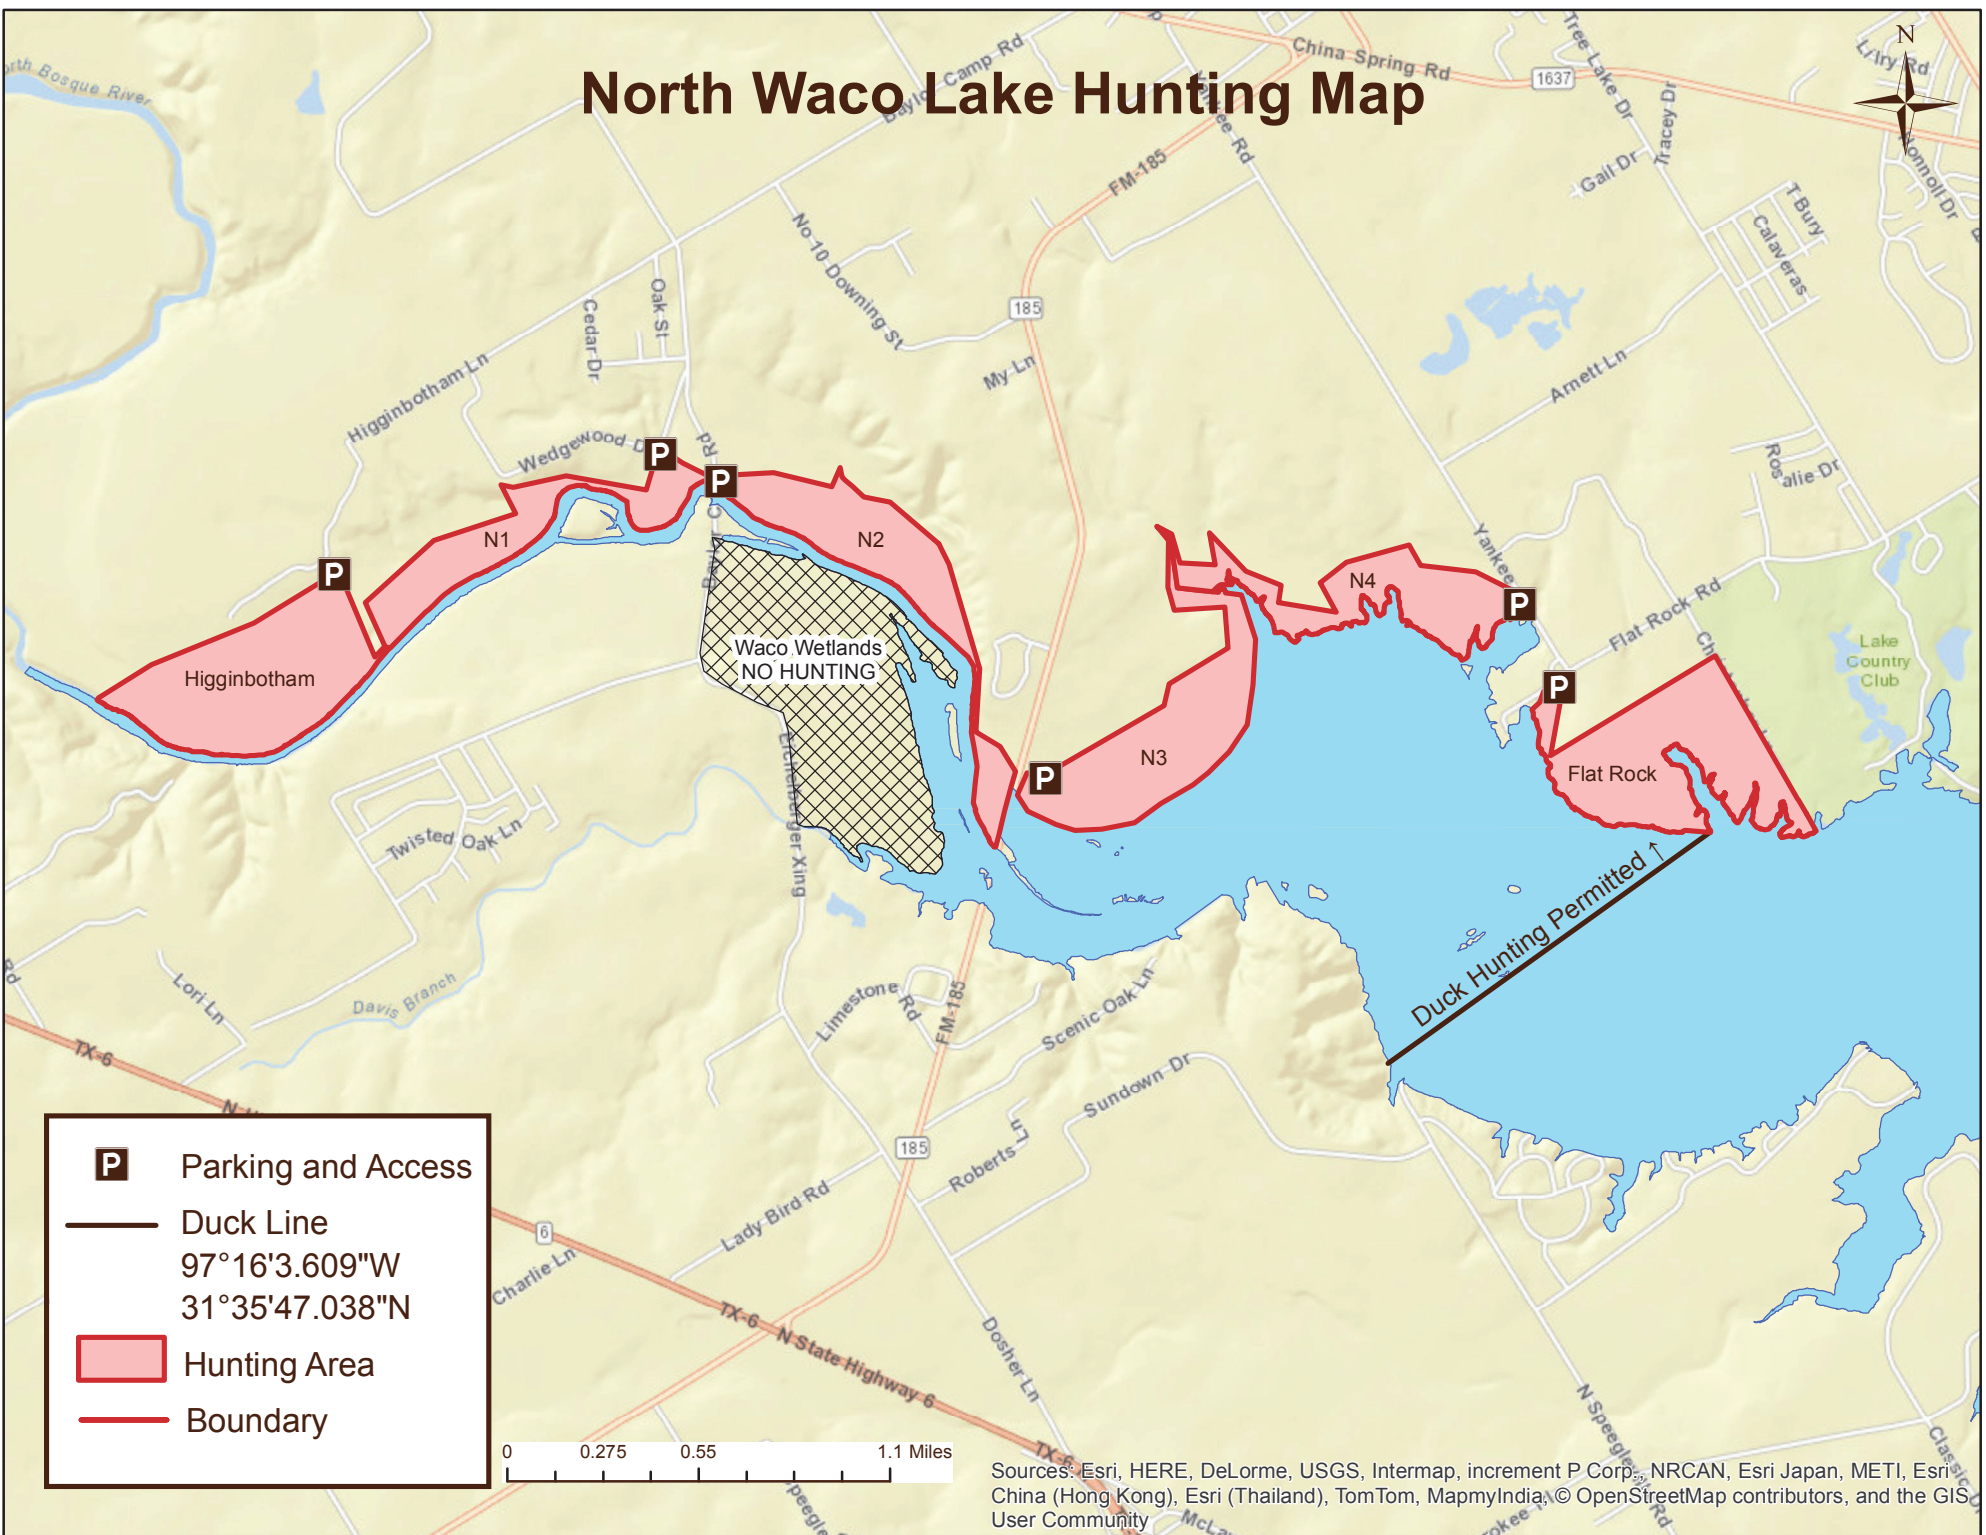

North Waco Lake Hunting Map

P Parking and Access

— Duck Line
97°16'3.609"W
31°35'47.038"N

Hunting Area

Boundary

Sources: Esri, HERE, DeLorme, USGS, Intermap, increment P Corp., NRCAN, Esri Japan, METI, Esri China (Hong Kong), Esri (Thailand), TomTom, MapmyIndia, © OpenStreetMap contributors, and the GIS User Community