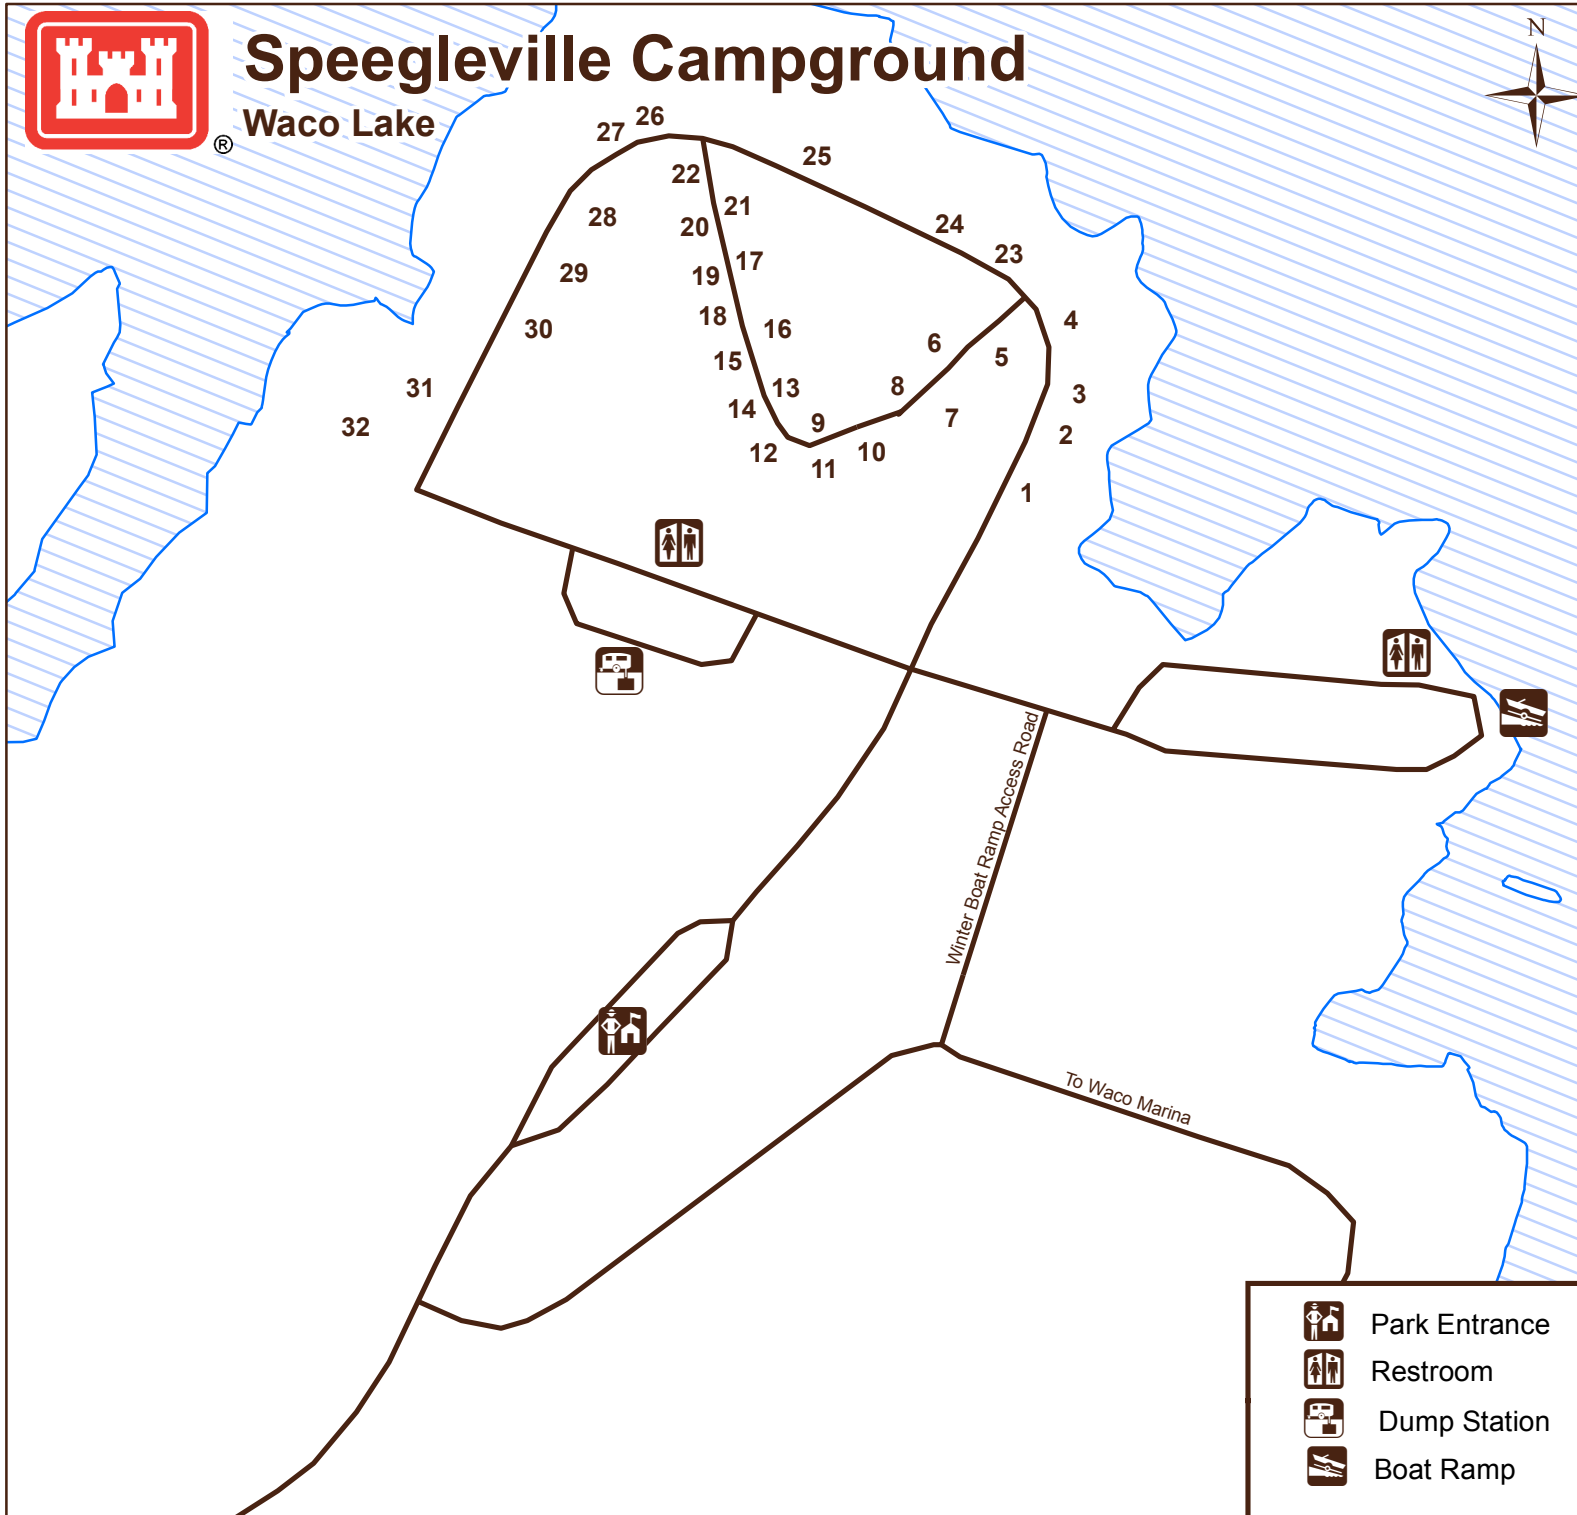

Speegleville Campground

Waco Lake

Campground Nightly Rates:
 Screen shelters- \$30
 50 amp sites- \$20

50 amp sites- 1-30
 Screen shelters- 31-32

Park Address:
 3400 Overflow Rd
 Waco, TX 76712

Boat Ramp Location
 97°14'9.041"W 31°33'20.283"N

Reservations
www.recreation.gov
 1-877-444-6777

-  Park Entrance
-  Restroom
-  Dump Station
-  Boat Ramp