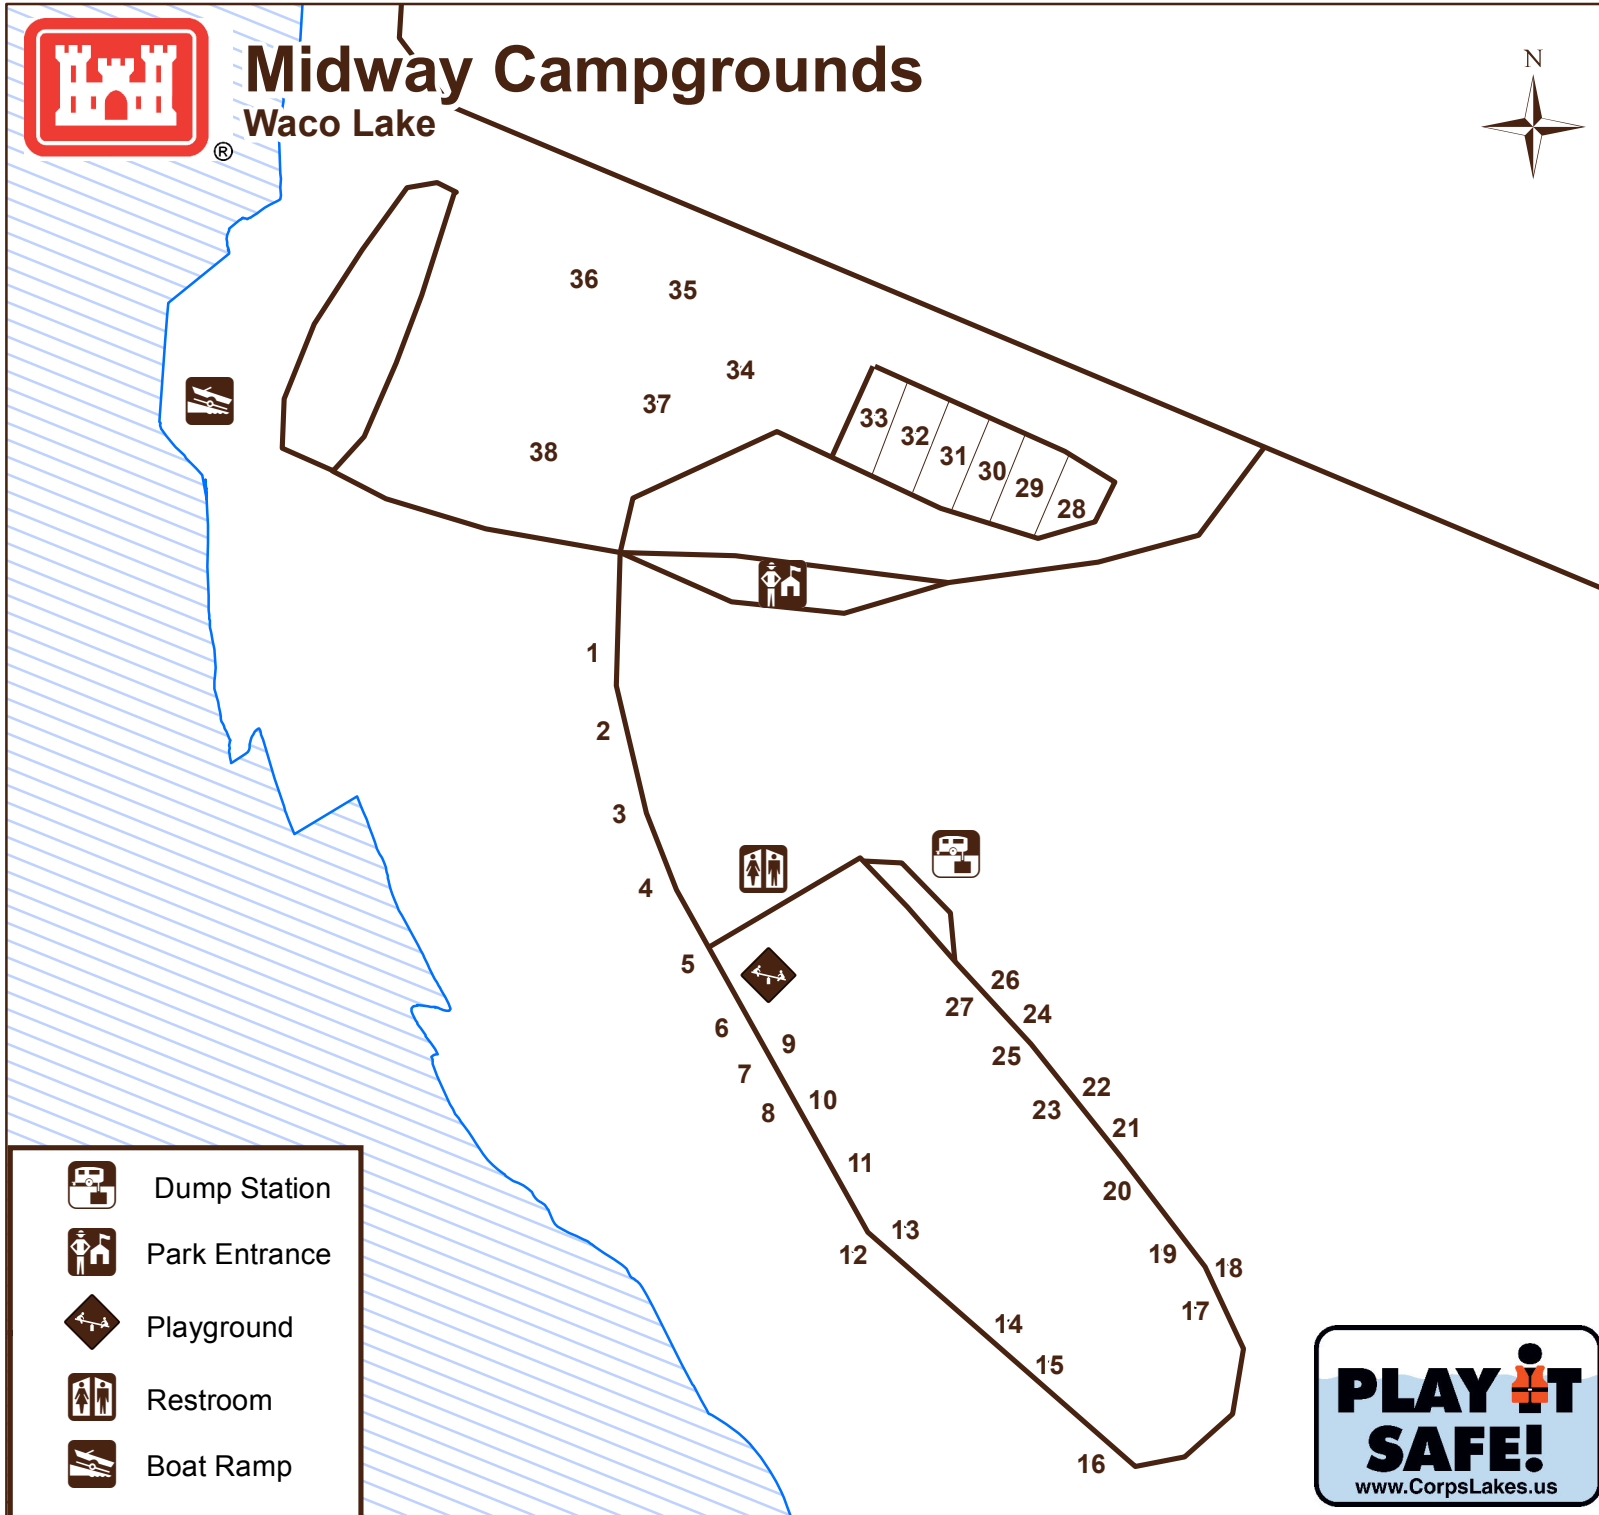

Midway Campgrounds

Waco Lake

Campground Nightly Rates:
Double sites- \$36
Water, electric and sewer- \$24
Water and electric- \$20
Tent- \$12

30 amp, no sewer- 1-17, 19-20, 23, 25
30 amp, sewer- 18, 21-22, 24, 26
30 amp double site- 3, 12, 10, 27
50 amp, sewer- 28-33
Tent site, water, no electric- 34-38

Park Address:
233 W. Hwy 6
Waco, TX 76712

Boat Ramp Location
97°13'42.947"W
31°31'33.849"N

Reservations
www.recreation.gov
1-877-444-6777

-  Dump Station
-  Park Entrance
-  Playground
-  Restroom
-  Boat Ramp