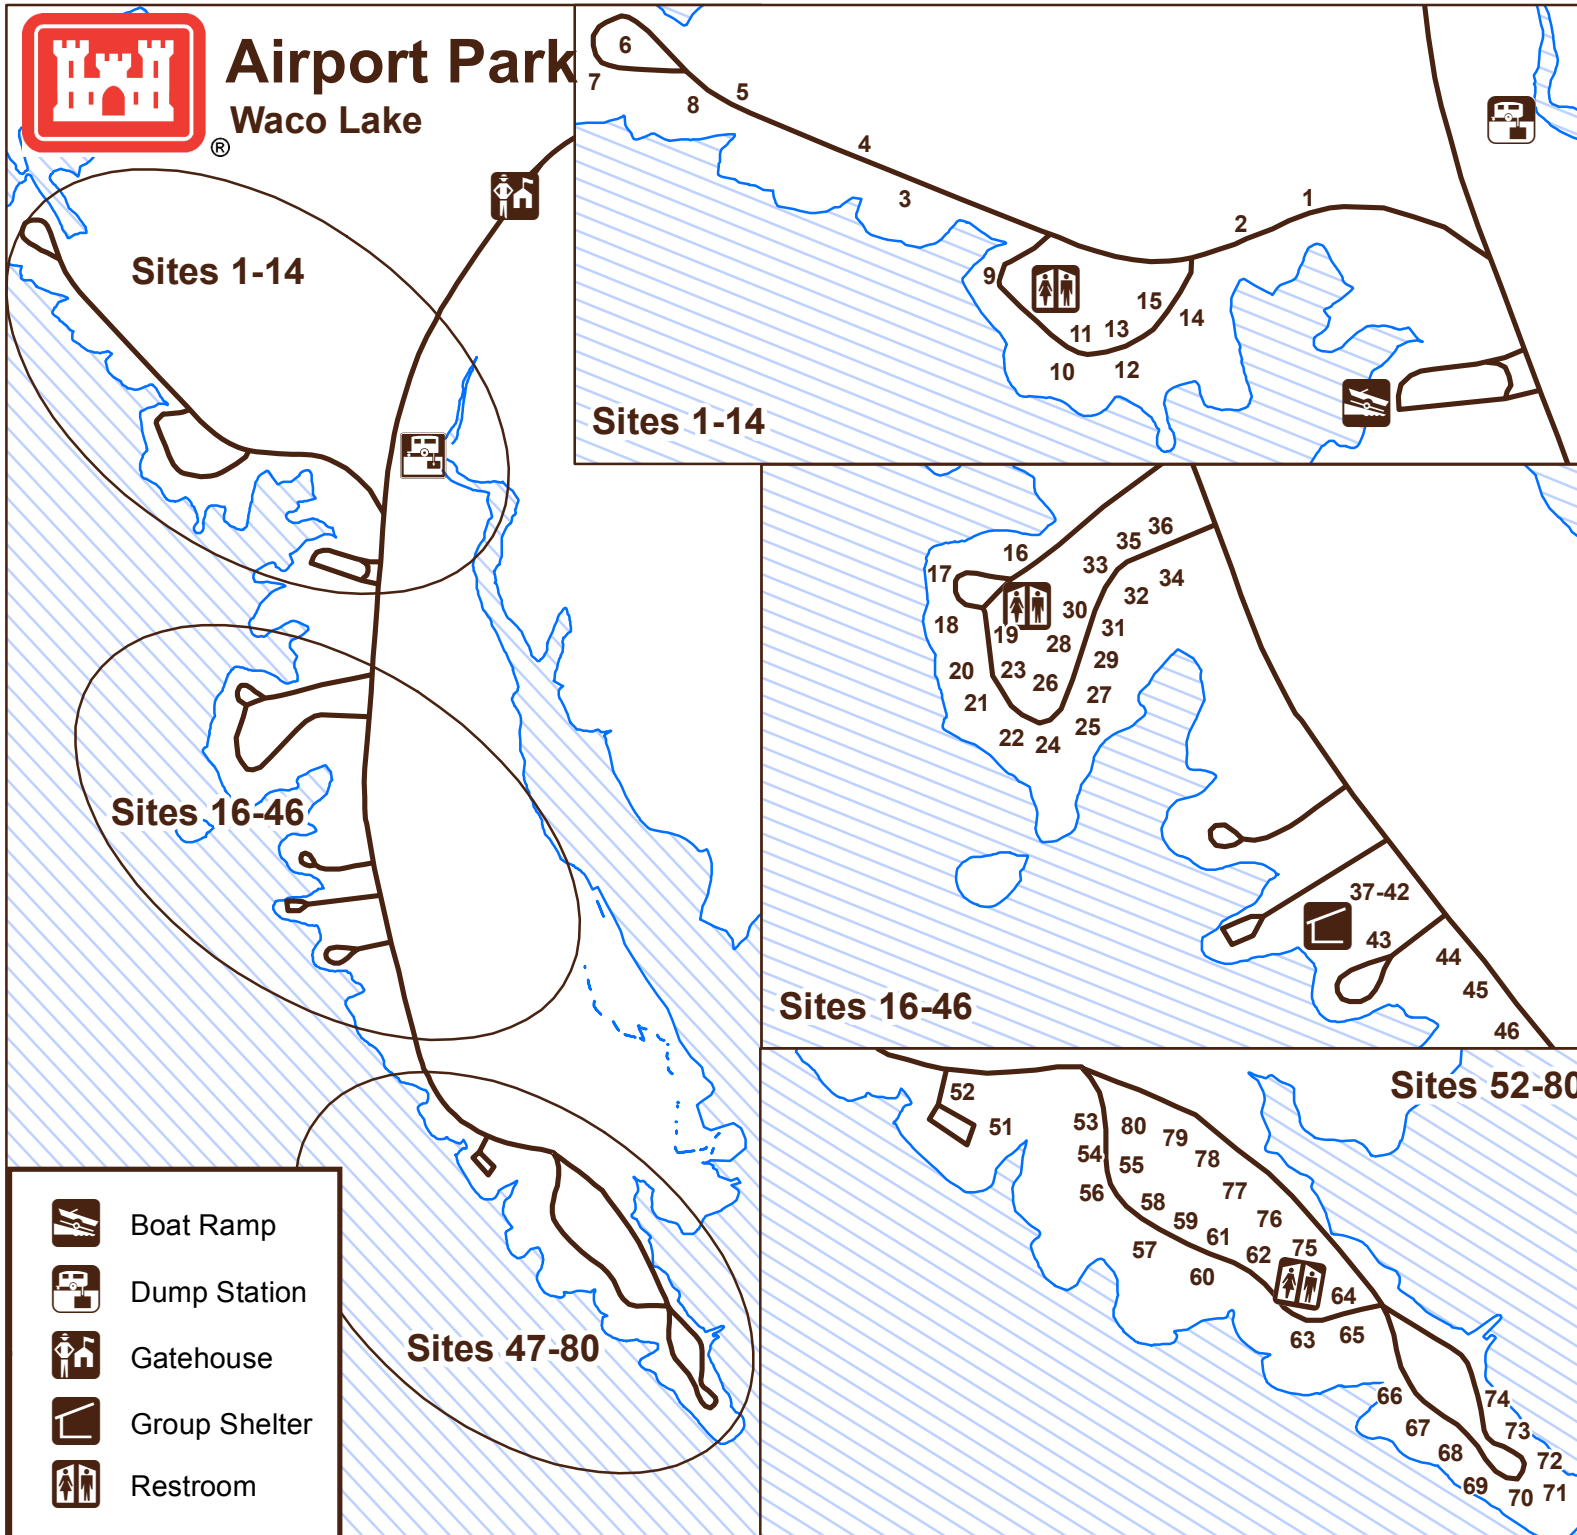

Airport Park Waco Lake

Campground Nightly Rates:

- Screen shelters- \$24
- 50 amp with sewer- \$24
- 50 amp without sewer- \$20
- Tent Sites without water- \$12
- Tent Sites with water- \$14
- Group Shelter Camping- \$150

Park Address:

4600 Skeet Eason Rd
Waco, TX 76708

Boat Ramp Location
97°14'29.483"W 31°36'4.247"N

Reservations
www.recreation.gov
1-877-444-6777

- Boat Ramp
- Dump Station
- Gatehouse
- Group Shelter
- Restroom