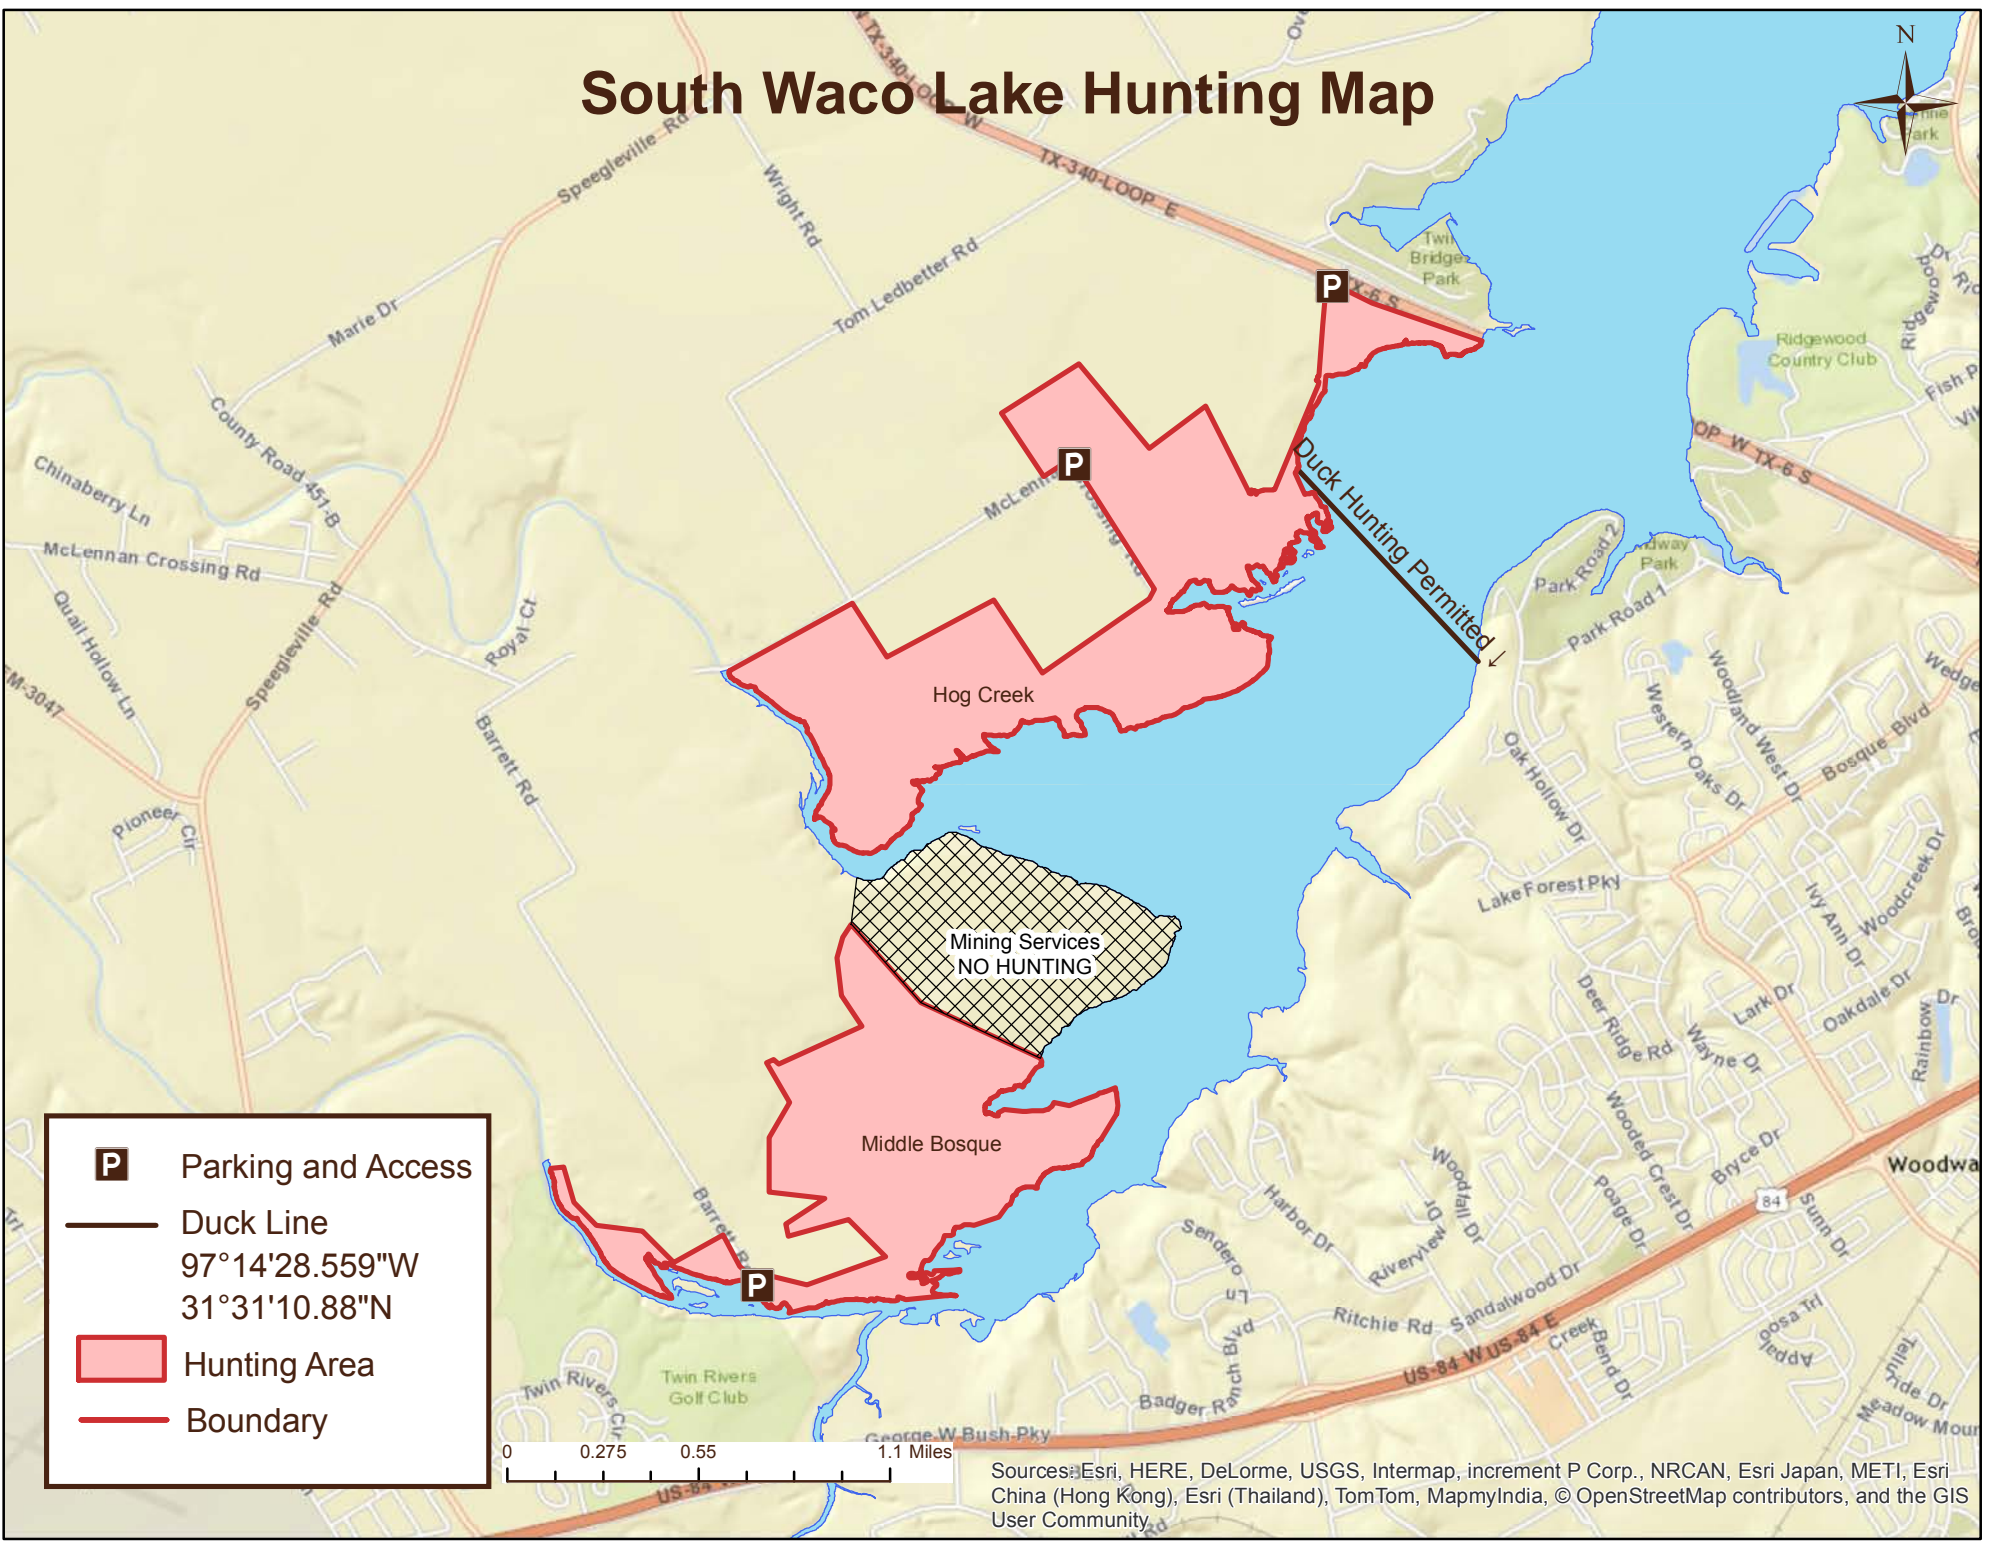

South Waco Lake Hunting Map

P	Parking and Access
	Duck Line 97°14'28.559"W 31°31'10.88"N
	Hunting Area
	Boundary

Sources: Esri, HERE, DeLorme, USGS, Intermap, increment P Corp., NRCAN, Esri Japan, METI, Esri China (Hong Kong), Esri (Thailand), TomTom, MapmyIndia, © OpenStreetMap contributors, and the GIS User Community.