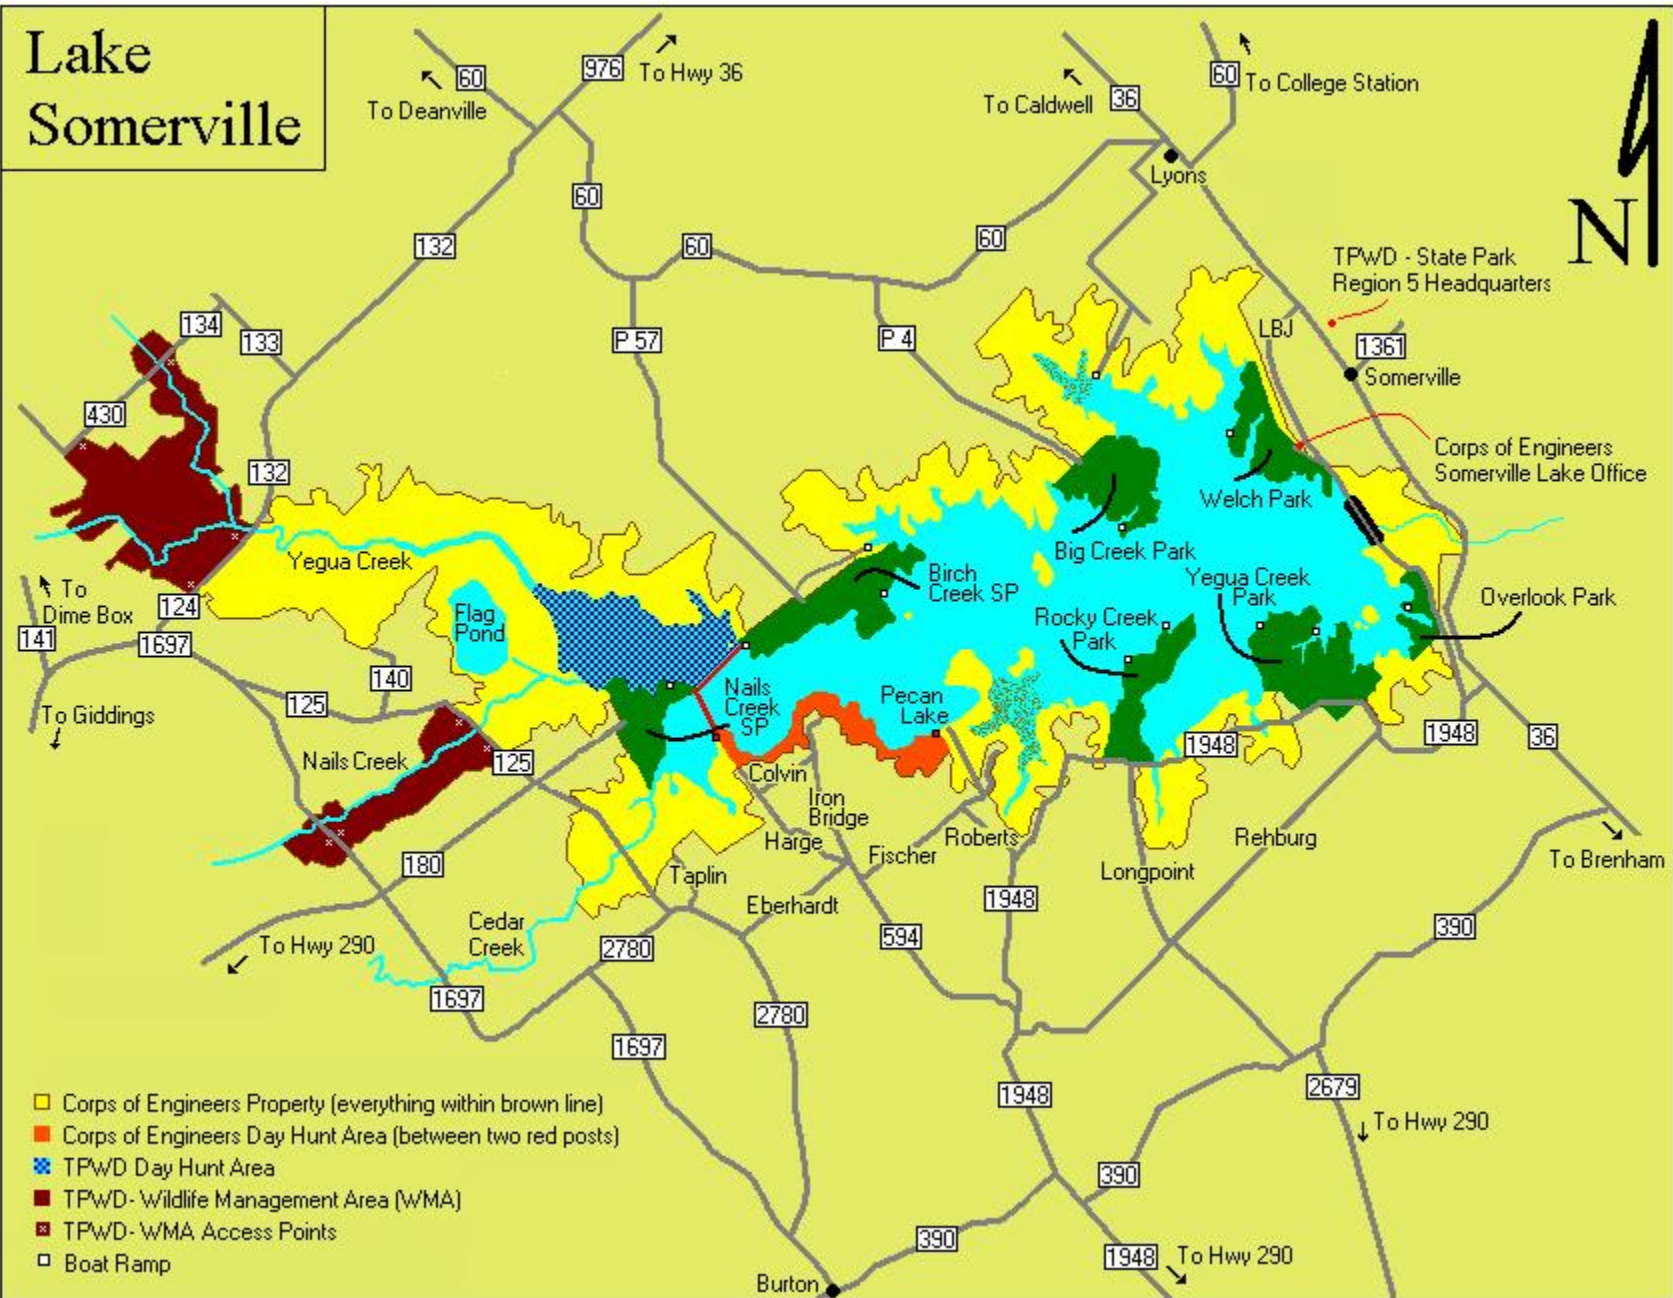

# Lake Somerville

## Duck Hunting on & around Lake Somerville

Corps Day Hunt Area – Hunt from shoreline only.

TPWD Day Hunt Area – Hunt from water only.

Access to TPWD Day Hunt Area is by boat only.

Flag Pond – Hunting allowed until noon only.