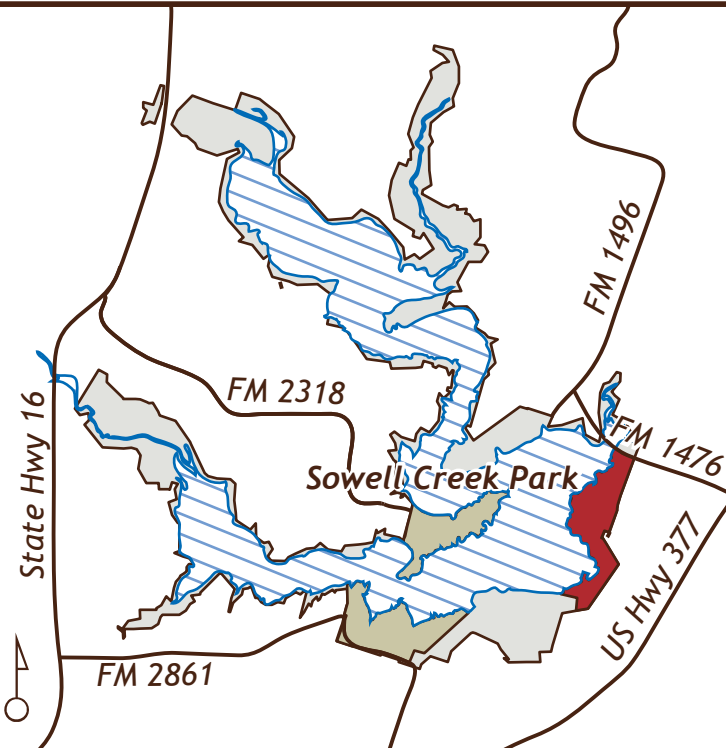

Sowell Creek Park Proctor Lake

GATE HOUSE

801 FM 1476, Dublin, TX 76446
254-879-2322

SITES OFFERED

\$16: Standard 30 amp sites (8-27, 29, 30, 32-38, 40, 41)

\$20: Premium 50 amp sites (43, 45, 49, 51, 54, 56-61)

\$28: Full 50 amp sites w/ sewer (1-7, 42, 44, 46, 48, 52, 53)

Double Sites and Group Shelters (28, 31, 39, 47, 50, 55, G1): Inquire online or by phone for prices.

RESERVATIONS

www.recreation.gov | 1-877-444-6777

Park Facilities					
	Gatehouse		Dump Station		Overflow Parking
	Group Shelter		Boat Ramp		Picnic Area
	Restroom		Fishing Pier		Playground
	Shower		Swim Beach		

Scan code above for more information