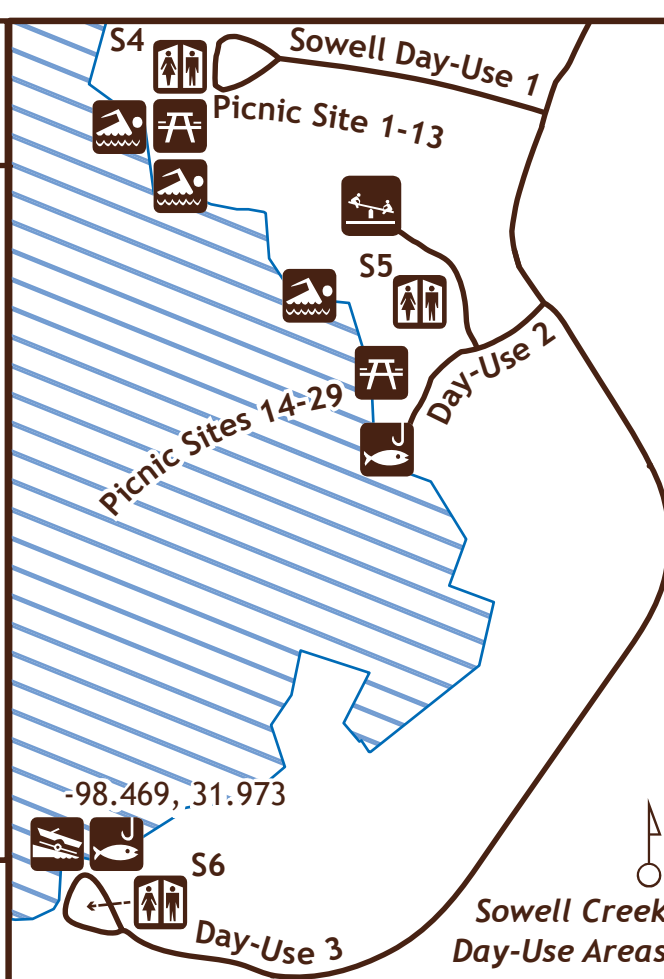

Sowell Creek Park Proctor Lake

GATE HOUSE

801 FM 1476, Dublin, TX 76446
254-879-2322

SITES OFFERED

\$16: Standard 30 amp sites (8-27, 29, 30, 32-38, 40, 41)

\$20: Premium 50 amp sites (43, 45, 49, 51, 54, 56-61)

\$28: Full 50 amp sites w/ sewer (1-7, 42, 44, 46, 48, 52, 53)

Double Sites and Group Shelters (28, 31, 39, 47, 50, 55, G1): Inquire online or by phone for prices.

RESERVATIONS

www.recreation.gov | 1-877-444-6777

Park Facilities					
	Gatehouse		Dump Station		Overflow Parking
	Group Shelter		Boat Ramp		Picnic Area
	Restroom		Fishing Pier		Playground
	Shower		Swim Beach		

Scan code above for more information