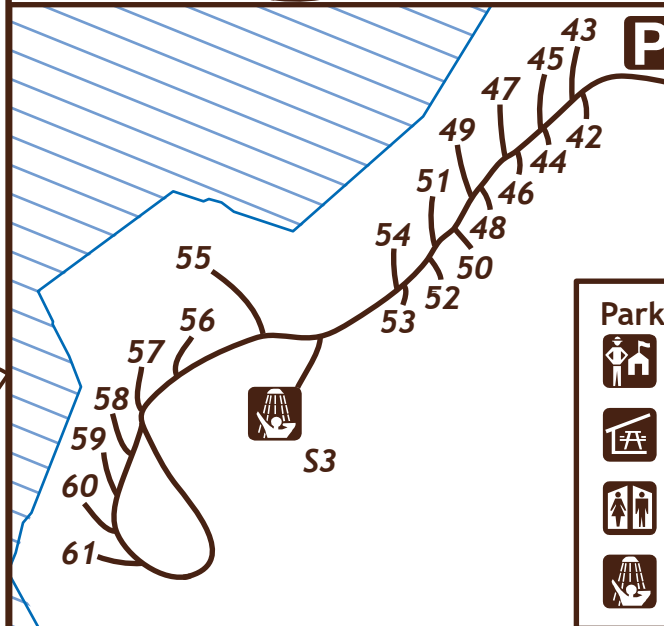

Sowell Creek Park Proctor Lake

GATE HOUSE

801 FM 1476, Dublin, TX 76446
254-879-2322

SITES OFFERED

\$16: Standard 30 amp sites (8-27, 29, 30, 32-38, 40, 41)

\$20: Premium 50 amp sites (43, 45, 49, 51, 54, 56-61)

\$28: Full 50 amp sites w/ sewer (1-7, 42, 44, 46, 48, 52, 53)

Double Sites and Group Shelters (28, 31, 39, 47, 50, 55, G1): Inquire online or by phone for prices.

RESERVATIONS

www.recreation.gov | 1-877-444-6777

Park Facilities					
	Gatehouse		Dump Station		Overflow Parking
	Group Shelter		Boat Ramp		Picnic Area
	Restroom		Fishing Pier		Playground
	Shower		Swim Beach		

Scan code above for more information