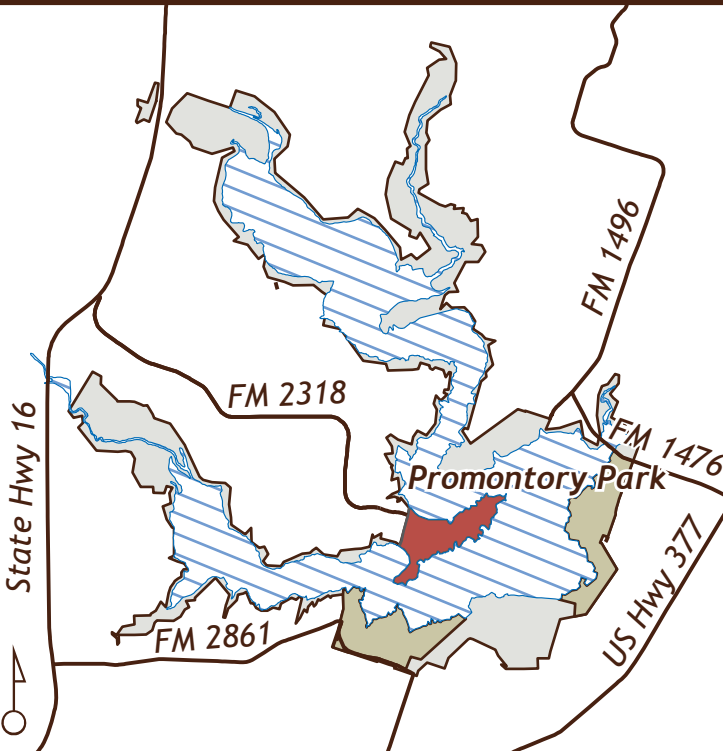

Promontory Park

Proctor Lake

GATE HOUSE

7217 Hwy 2318 Comanche, TX 76442
254-893-7545

SITES OFFERED

Standard Sites:

- $8: Non-electric sites (51-64)
- $16: Standard 30 amp sites (26-34, 57-67, 69, 71, 73, 75-82, 84-91, 93, 95, 96, 98, 99)
- $20: Premium 50 amp sites (55, 68, 72, 74, 92)
- $28: Double 50 amp sites (70, 83, 94)

Screen and Group Shelters:

Sites 35-39, G1-G4
Inquire online or by phone for prices.

RESERVATIONS

www.recreation.gov | 1-877-444-6777

Park Facilities			
	Gatehouse		Boat Ramp
	Group Shelter		Fishing Pier
	Restroom		Swim Beach
	Shower		Overflow Parking
	Dump Station		Picnic Zones