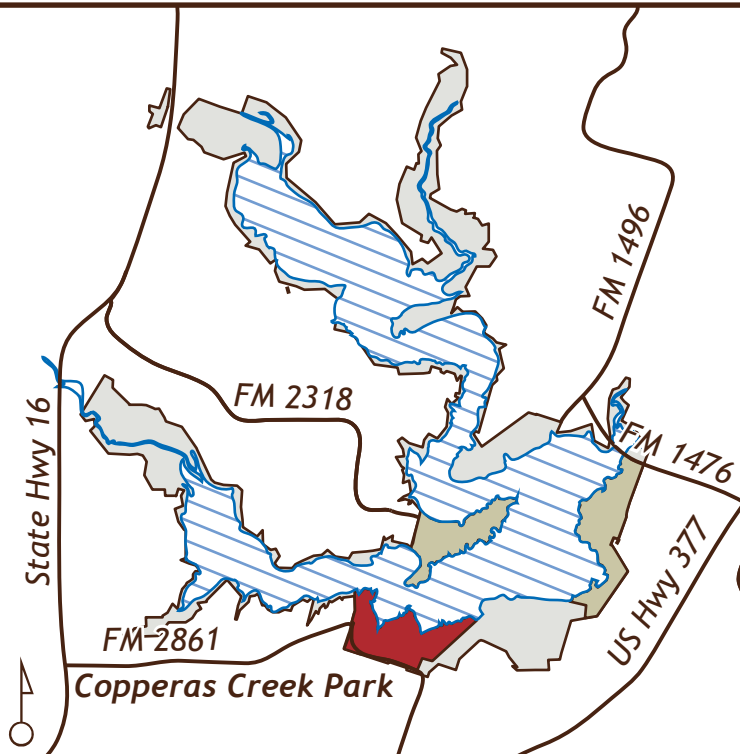

Copperas Creek Park

Proctor Lake

GATE HOUSE
 2000 FM 2861, Comanche, TX 76442
 254-879-2498

SITES OFFERED
Standard Sites:
 \$16: Standard 30 amp sites (16-18, 20-35)
 \$20: Premium 50 amp sites (8A, 11-14, 43-58)
 \$28: Full 50 amp sites w/ sewer (1-4, 6-10, 15, 38-41, 60-66)

Special Sites:
 Double Sites (5, 19, 36, 37, 42, 59)
 Group Shelters: G1 and G2
 Inquire online or by phone for prices.

RESERVATIONS
www.recreation.gov | 1-877-444-6777

Park Facilities

	Gatehouse		Boat Ramp
	Group Shelter		Fishing Pier
	Restroom		Swim Beach
	Shower		Overflow Parking
	Dump Station		Picnic Area