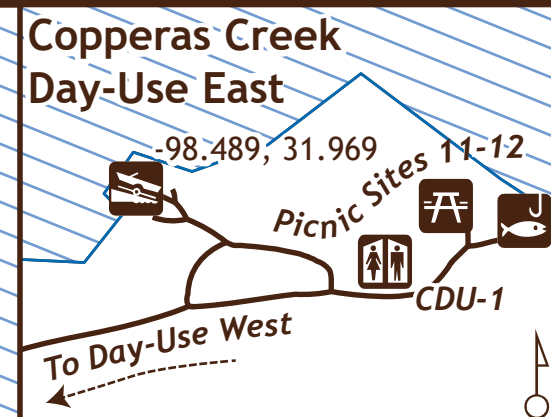

Copperas Creek Park

Proctor Lake

GATE HOUSE
 2000 FM 2861, Comanche, TX 76442
 254-879-2498

SITES OFFERED
Standard Sites:
 \$16: Standard 30 amp sites (16-18, 20-35)
 \$20: Premium 50 amp sites (8A, 11-14, 43-58)
 \$28: Full 50 amp sites w/ sewer (1-4, 6-10, 15, 38-41, 60-66)

Special Sites:
 Double Sites (5, 19, 36, 37, 42, 59)
 Group Shelters: G1 and G2
 Inquire online or by phone for prices.

RESERVATIONS
www.recreation.gov | 1-877-444-6777

Park Facilities

	Gatehouse		Boat Ramp
	Group Shelter		Fishing Pier
	Restroom		Swim Beach
	Shower		Overflow Parking
	Dump Station		Picnic Area