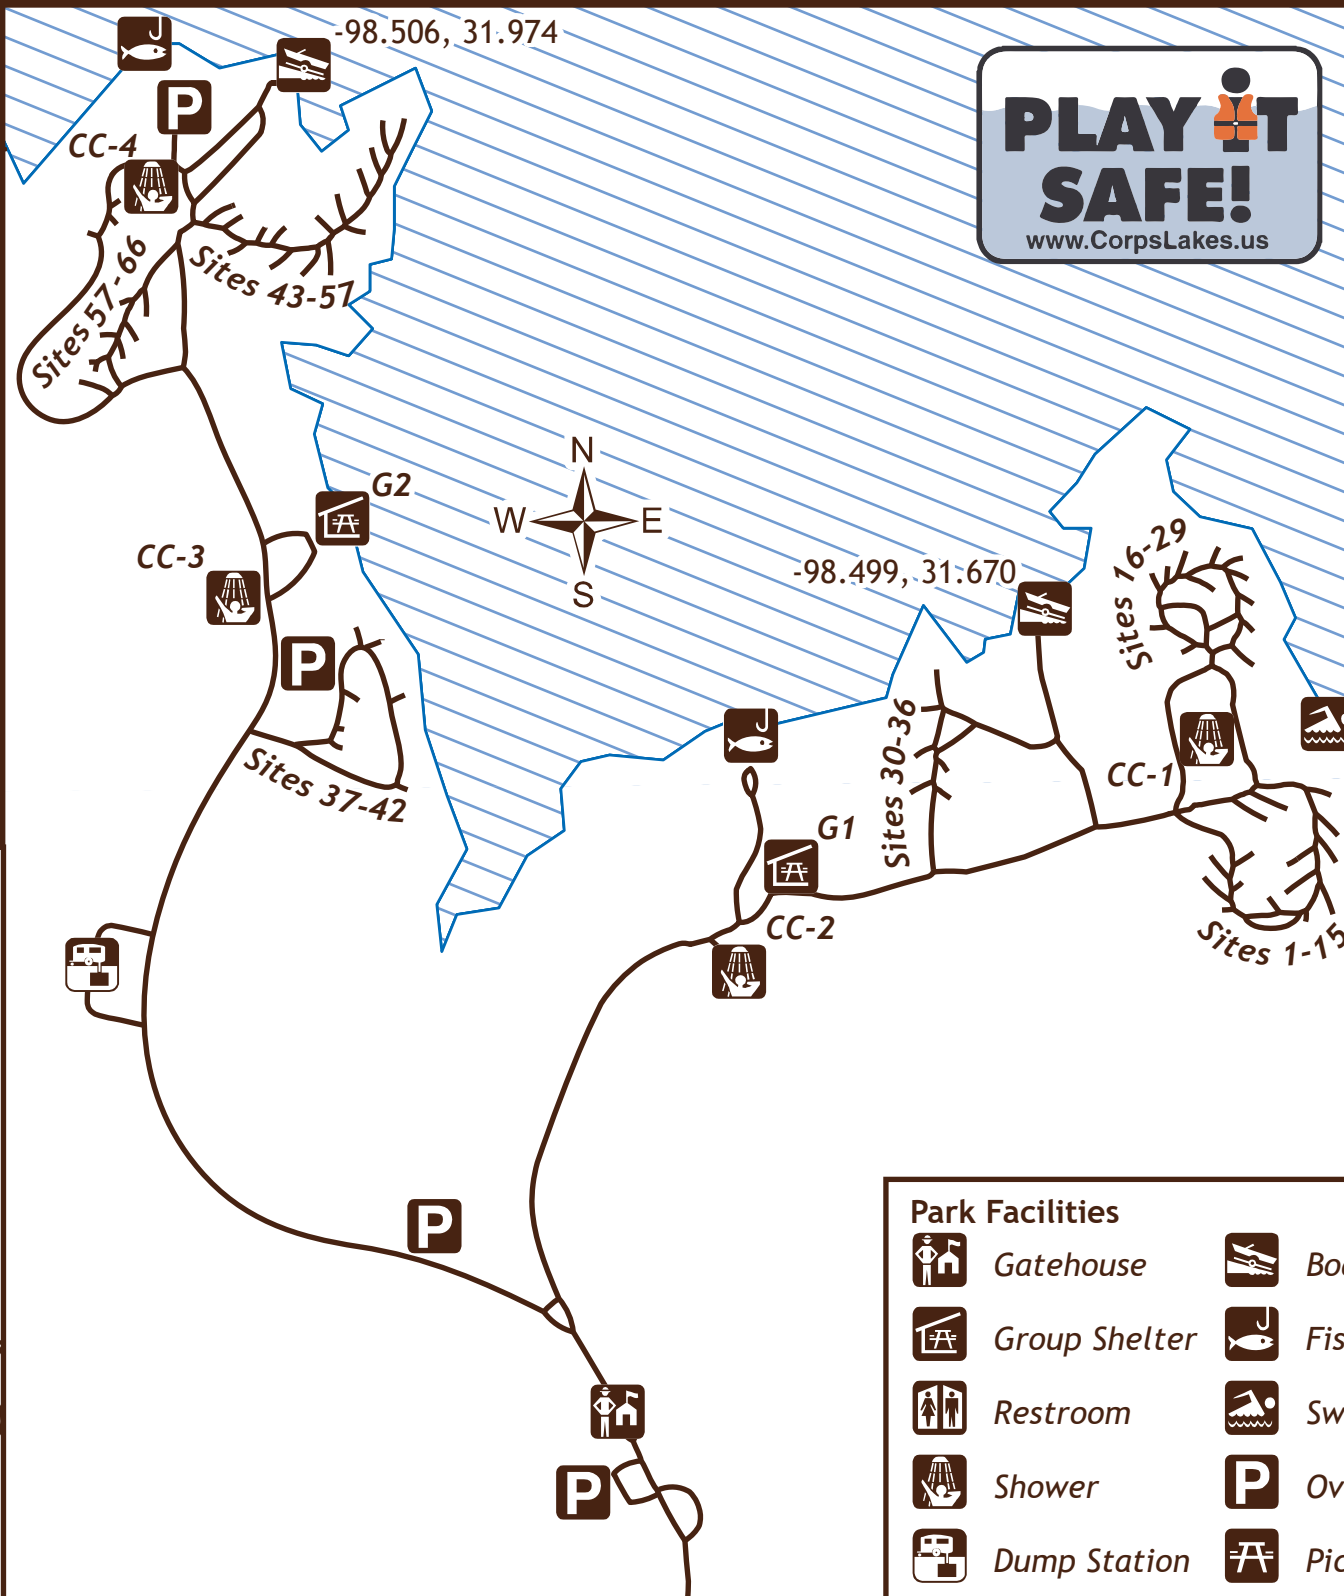

Copperas Creek Park

Proctor Lake

GATE HOUSE
 2000 FM 2861, Comanche, TX 76442
 254-879-2498

SITES OFFERED
Standard Sites:
 \$16: Standard 30 amp sites (16-18, 20-35)
 \$20: Premium 50 amp sites (8A, 11-14, 43-58)
 \$28: Full 50 amp sites w/ sewer (1-4, 6-10, 15, 38-41, 60-66)

Special Sites:
 Double Sites (5, 19, 36, 37, 42, 59)
 Group Shelters: G1 and G2
 Inquire online or by phone for prices.

RESERVATIONS
www.recreation.gov | 1-877-444-6777

Park Facilities

	Gatehouse		Boat Ramp
	Group Shelter		Fishing Pier
	Restroom		Swim Beach
	Shower		Overflow Parking
	Dump Station		Picnic Area