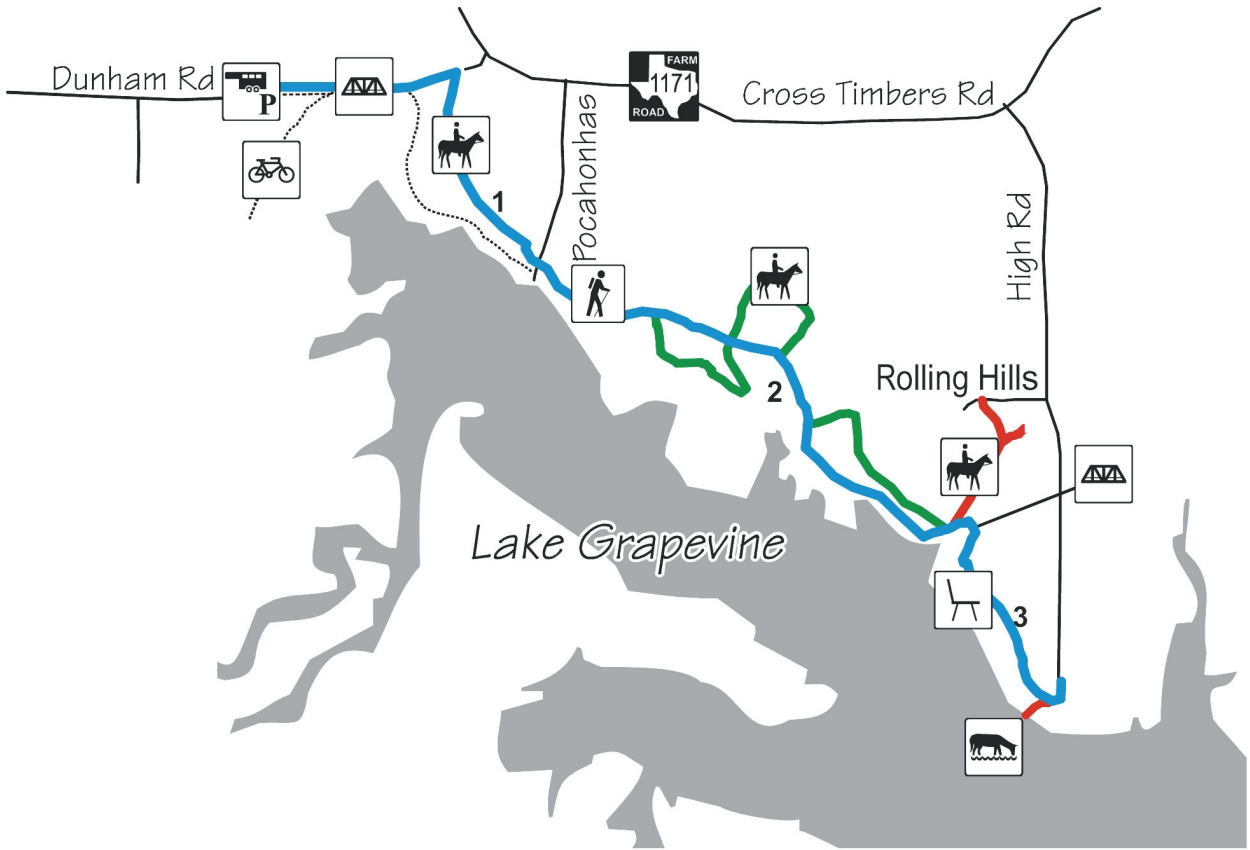

# Cross Timbers, Lake Grapevine

(817) 481-4541

3.5 mi., linear,     
plus 1.5 mi. side loops

-  Main Trail
-  Side Loop
-  Side Trail

Horse Trail

Hiking Trail

Bicycle Trail

1 Trail Mileage

Trailer Parking

Bridge

Rest Area

Horse Watering