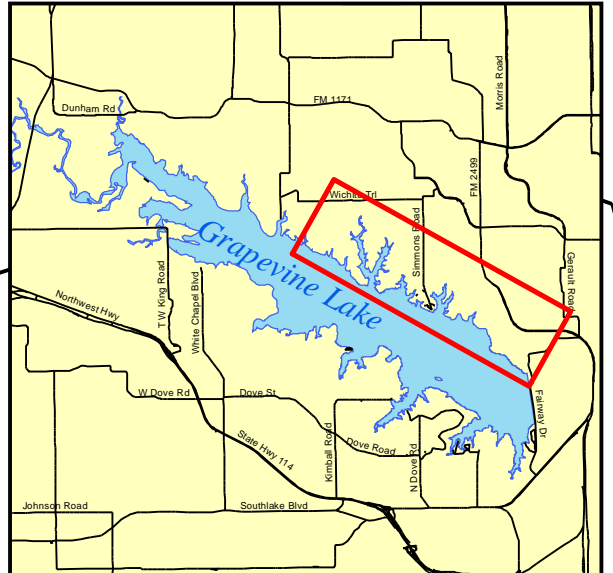

Northshore Trail Map

Legend

- j Trailhead
- 2 Drinking Water
- Northshore Trail
- Murrell
- Rock Ledge
- Twin Coves

3