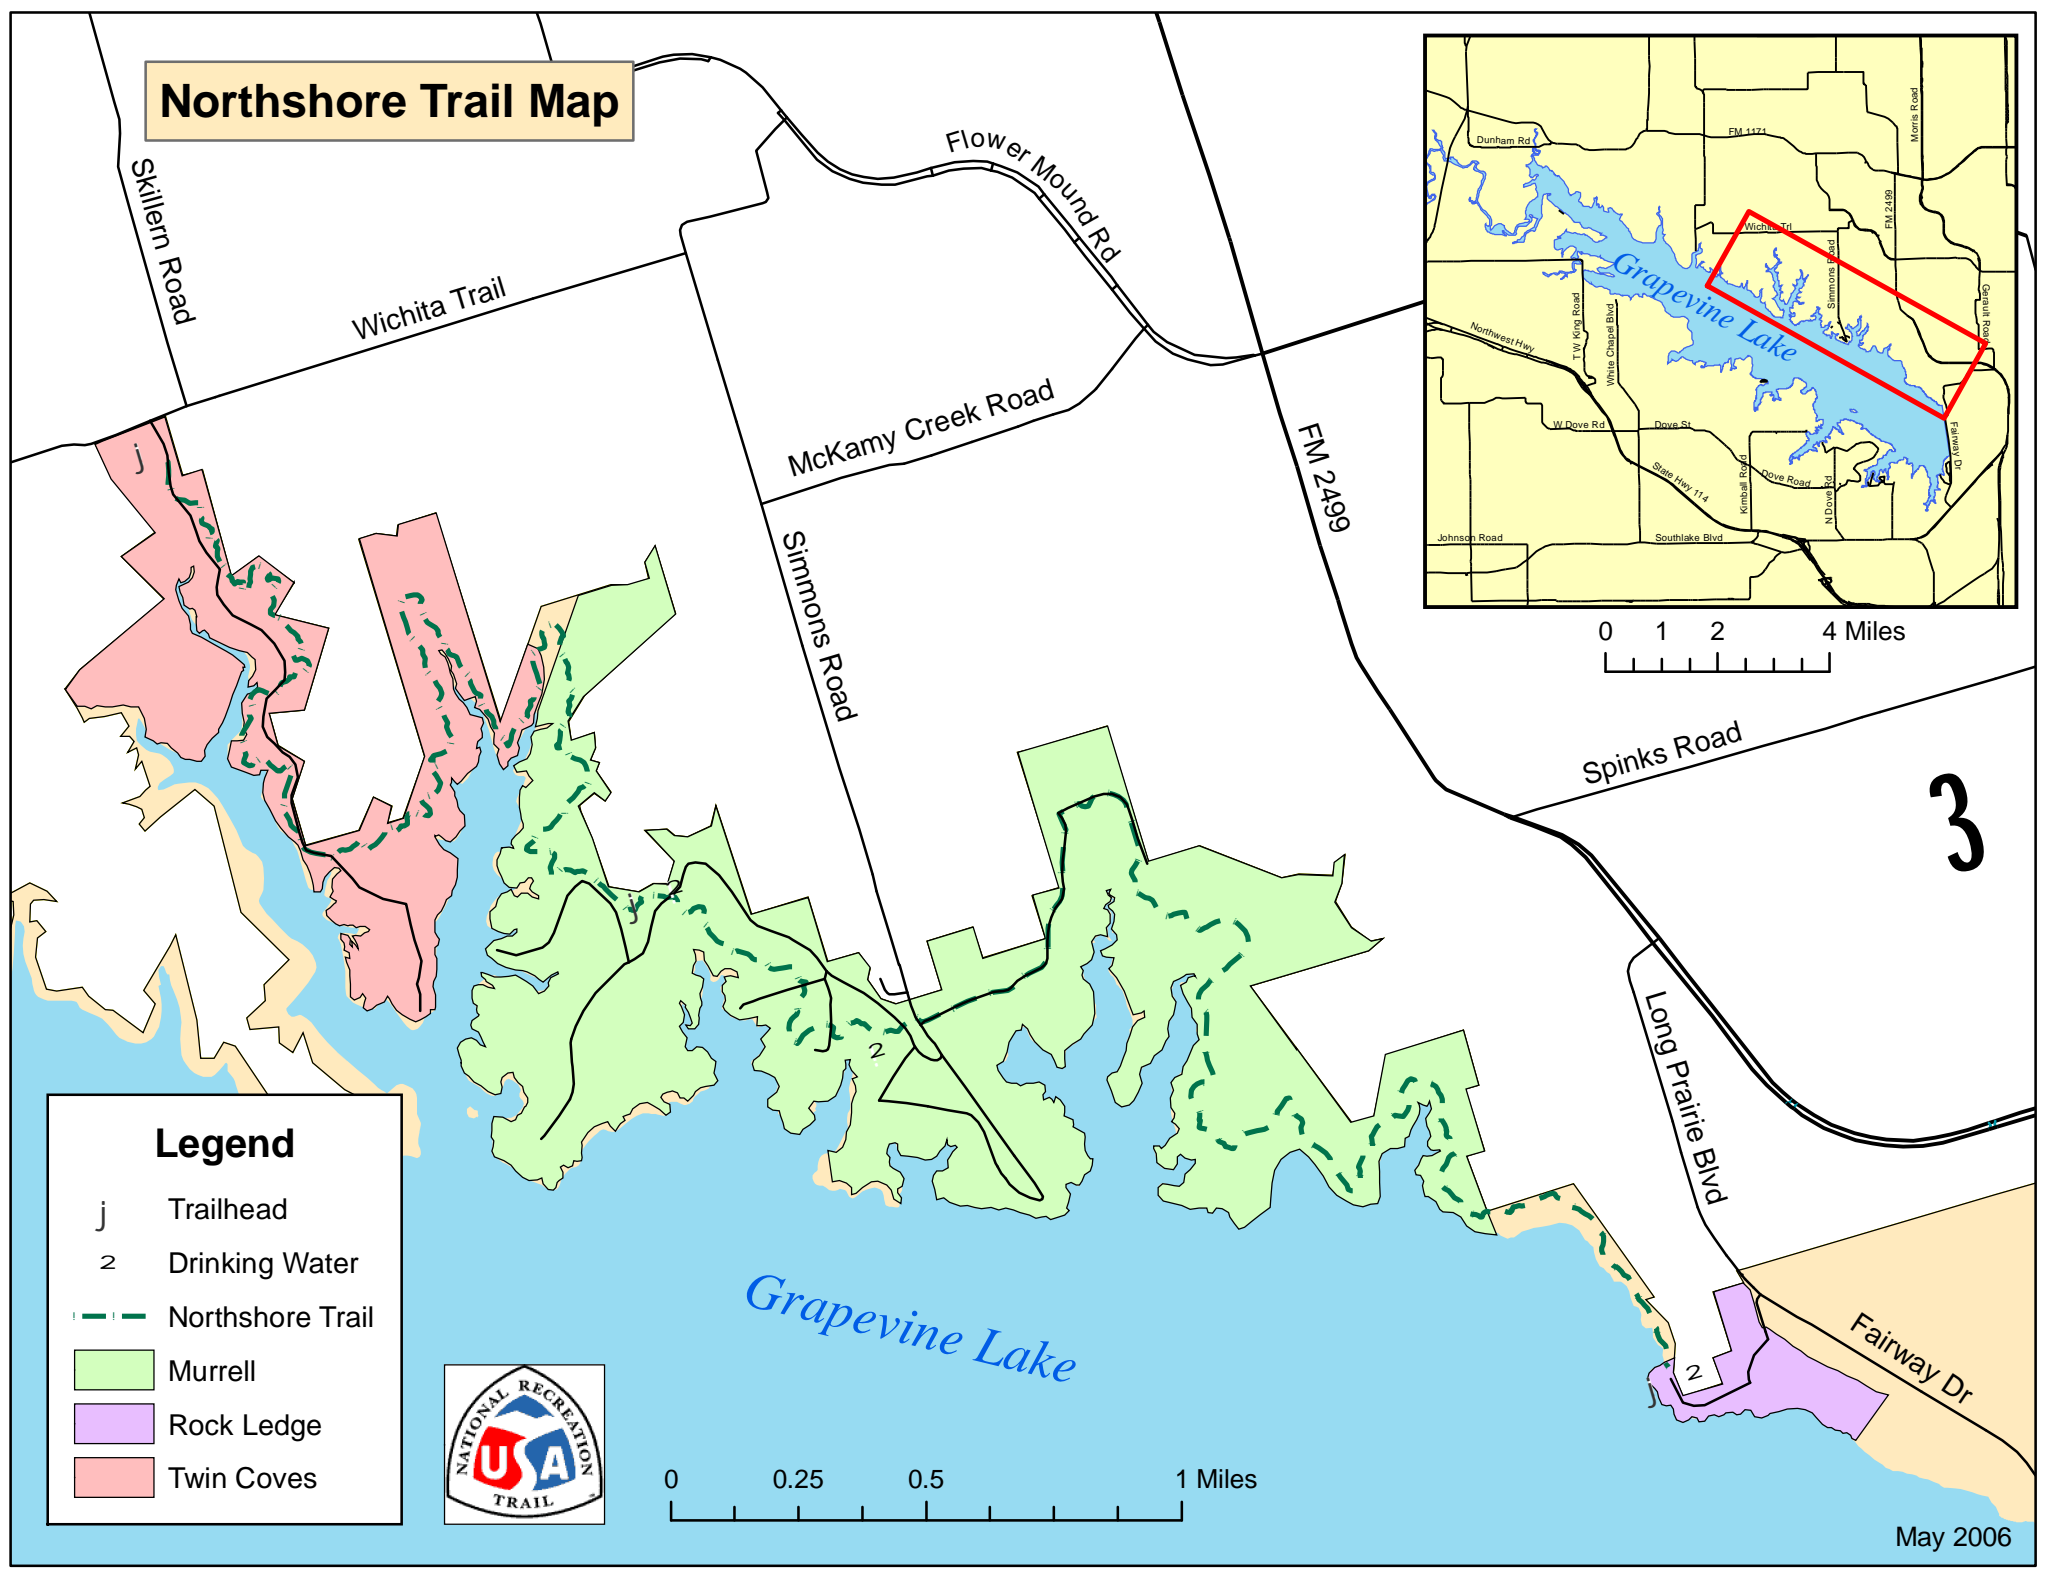

Northshore Trail Map

Legend

- j Trailhead
- 2 Drinking Water
- Northshore Trail
- Murrell
- Rock Ledge
- Twin Coves

3