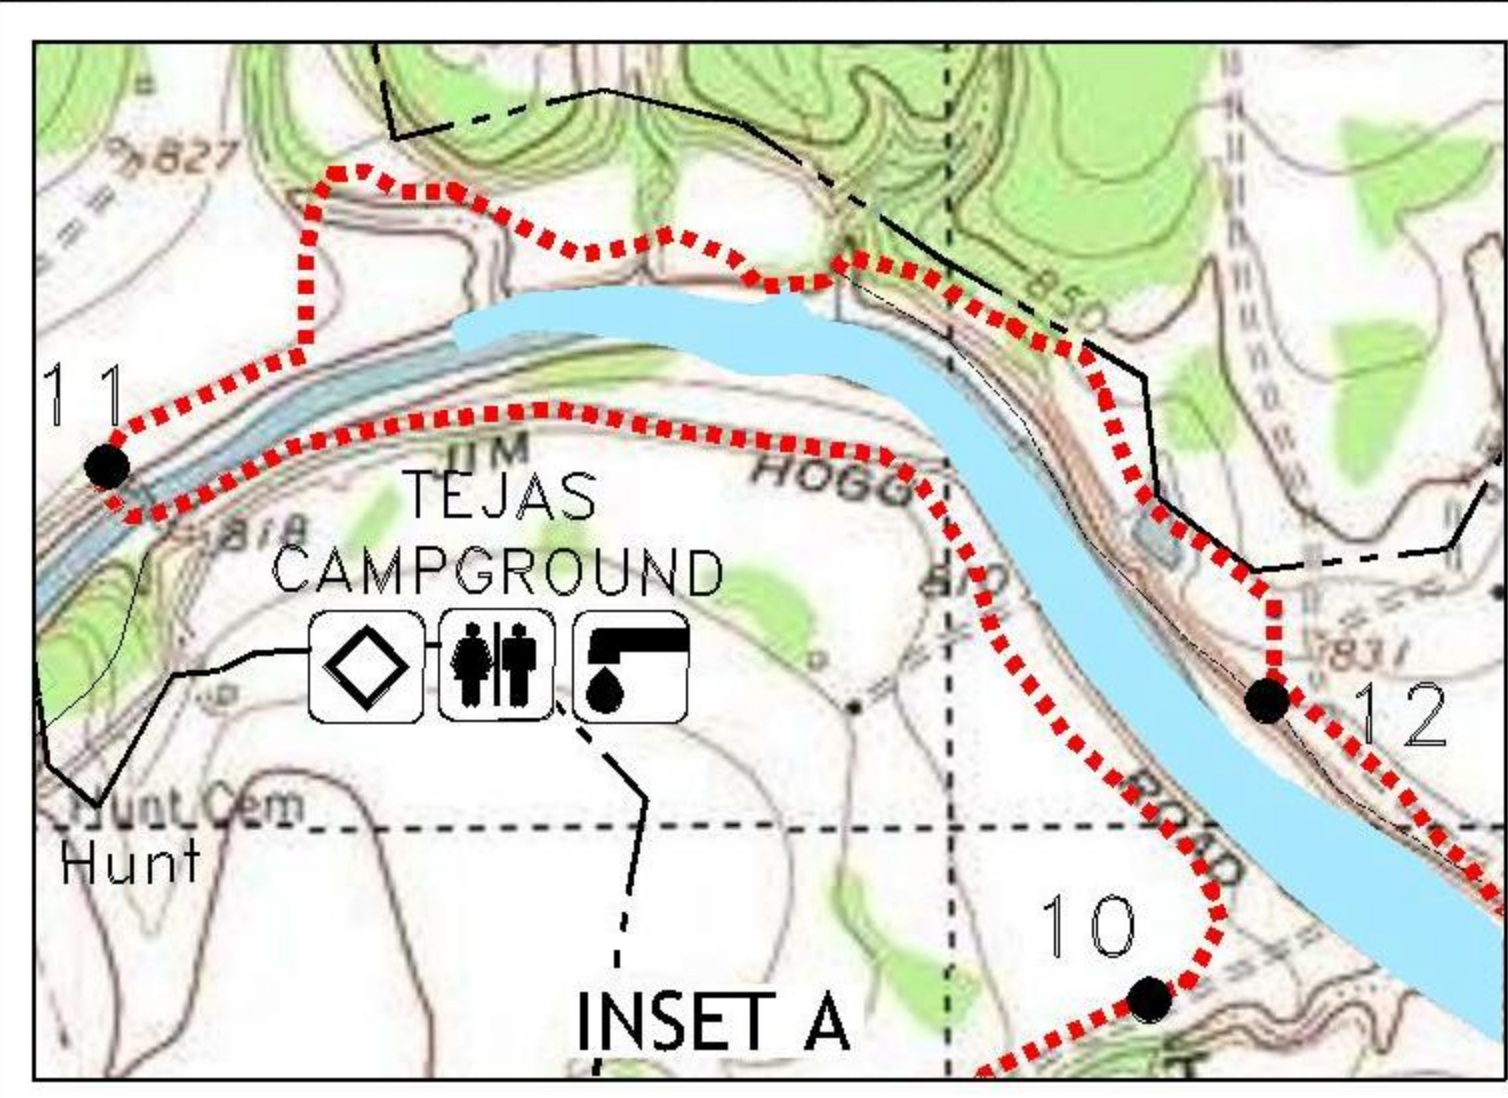

# GOODWATER TRAIL

**LEGEND**

- MILE MARKER
- MILE POINT (UNMARKED ON SITE)
- ♿ RESTROOM
- ◊ TRAIL HEAD
- 🚰 WATER
- ⛺ PRIMITIVE CAMPING
- ⋯ HIKING TRAIL

NAD 27, ZONE 14  
REVISED 7/6/05