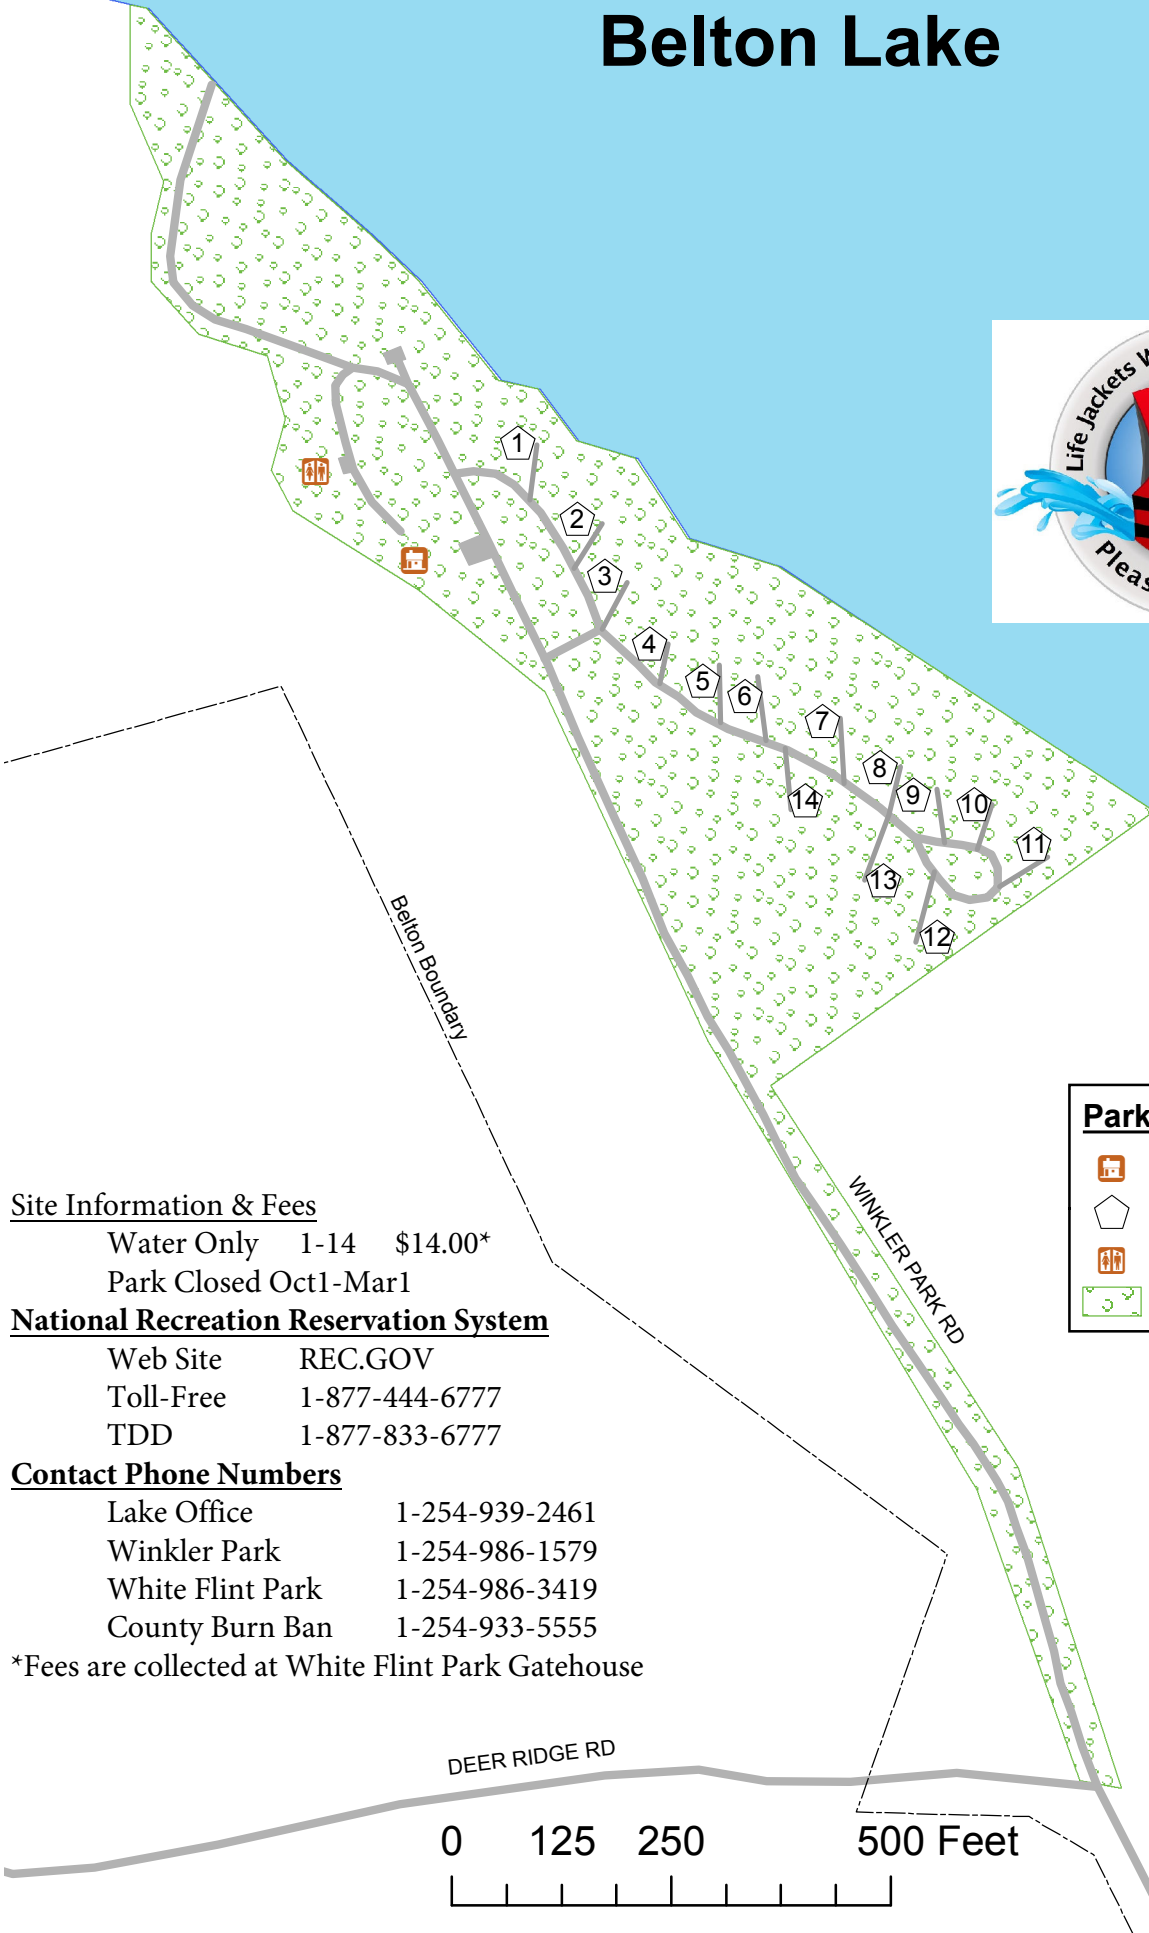

Winkler Park Belton Lake

Park Facilities

- Gate Attendant Sites
- Campsites
- Restroom / Showers
- Developed Park Area

Site Information & Fees

Water Only 1-14 \$14.00*
 Park Closed Oct1-Mar1

National Recreation Reservation System

Web Site REC.GOV
 Toll-Free 1-877-444-6777
 TDD 1-877-833-6777

Contact Phone Numbers

Lake Office 1-254-939-2461
 Winkler Park 1-254-986-1579
 White Flint Park 1-254-986-3419
 County Burn Ban 1-254-933-5555

*Fees are collected at White Flint Park Gatehouse