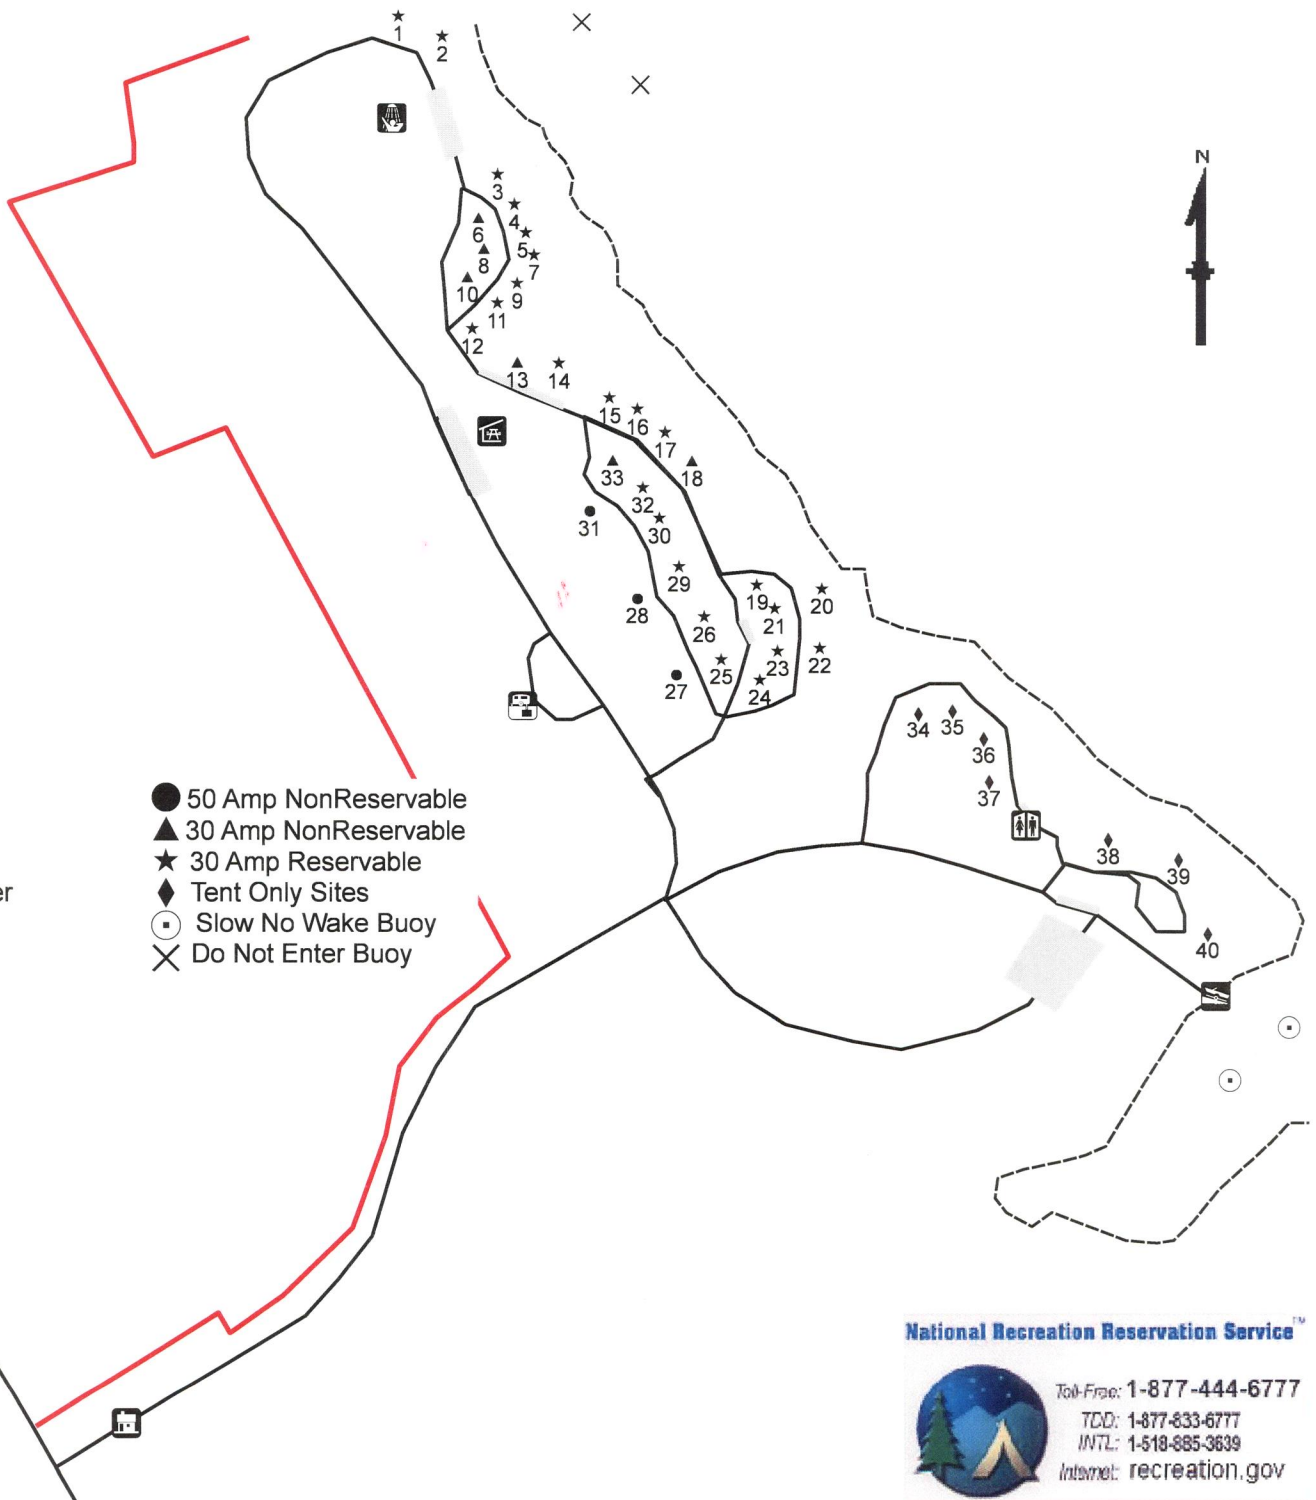

Bardwell Lake

US Army Corps of Engineers

Mott Park

- Gate House
- Boat Ramp
- Restroom
- Restroom/Shower
- Group Shelter
- Dump Station

- 50 Amp NonReservable
- 30 Amp NonReservable
- 30 Amp Reservable
- Tent Only Sites
- Slow No Wake Buoy
- Do Not Enter Buoy

National Recreation Reservation Service™

Toll-Free: 1-877-444-6777
 TDD: 1-877-833-6777
 INTL: 1-518-685-3639
 Internet: recreation.gov

Speed limit in parks is 20MPH