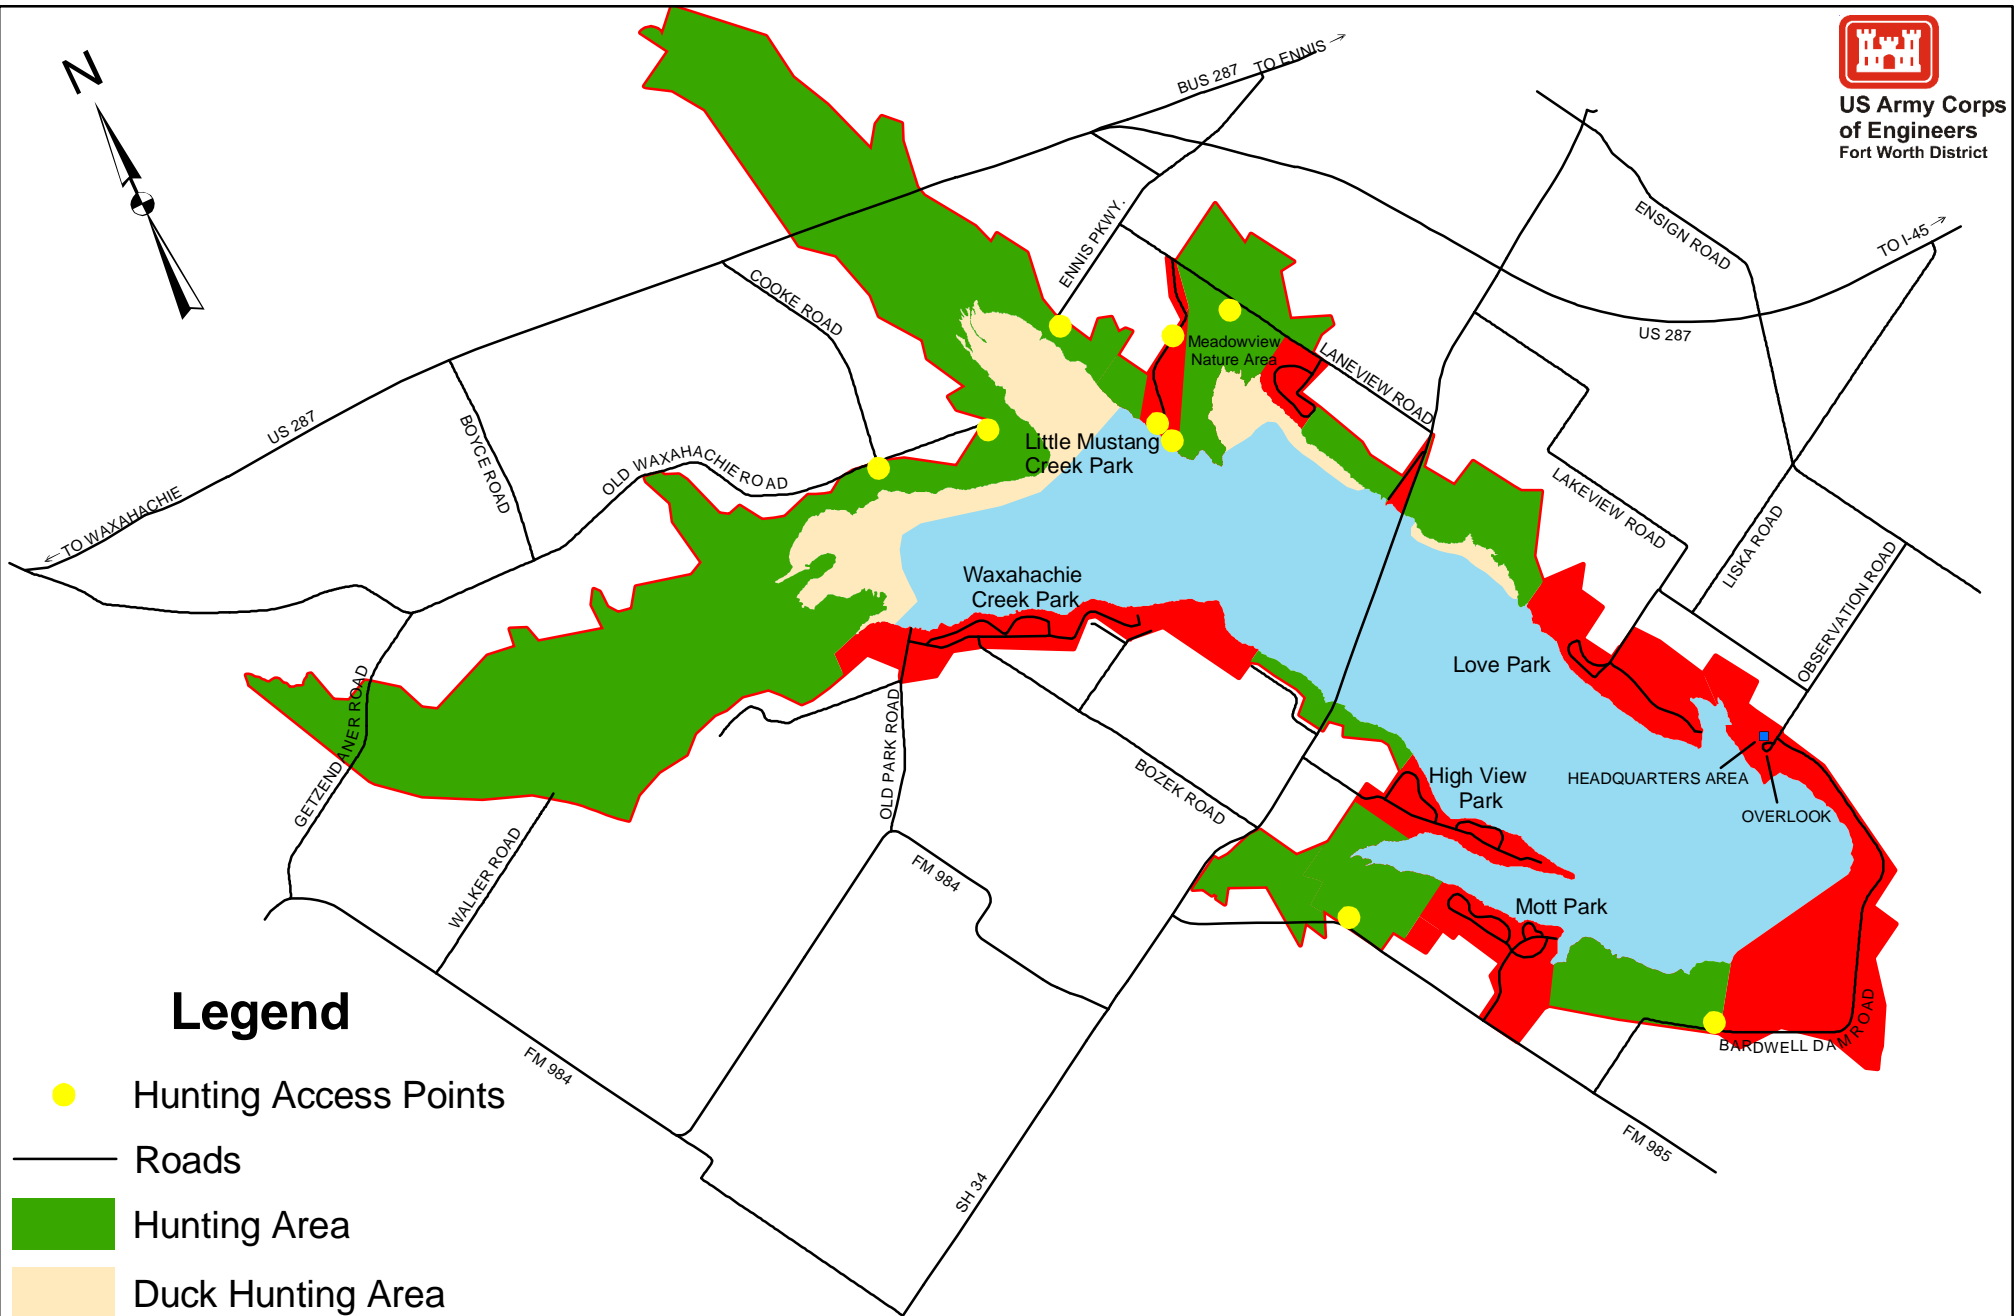

US Army Corps
of Engineers
Fort Worth District

Legend

- Hunting Access Points
- Roads
- Hunting Area
- Duck Hunting Area
- No Hunting Area
- Lake
- Government Property

BARDWELL LAKE HUNTING MAP