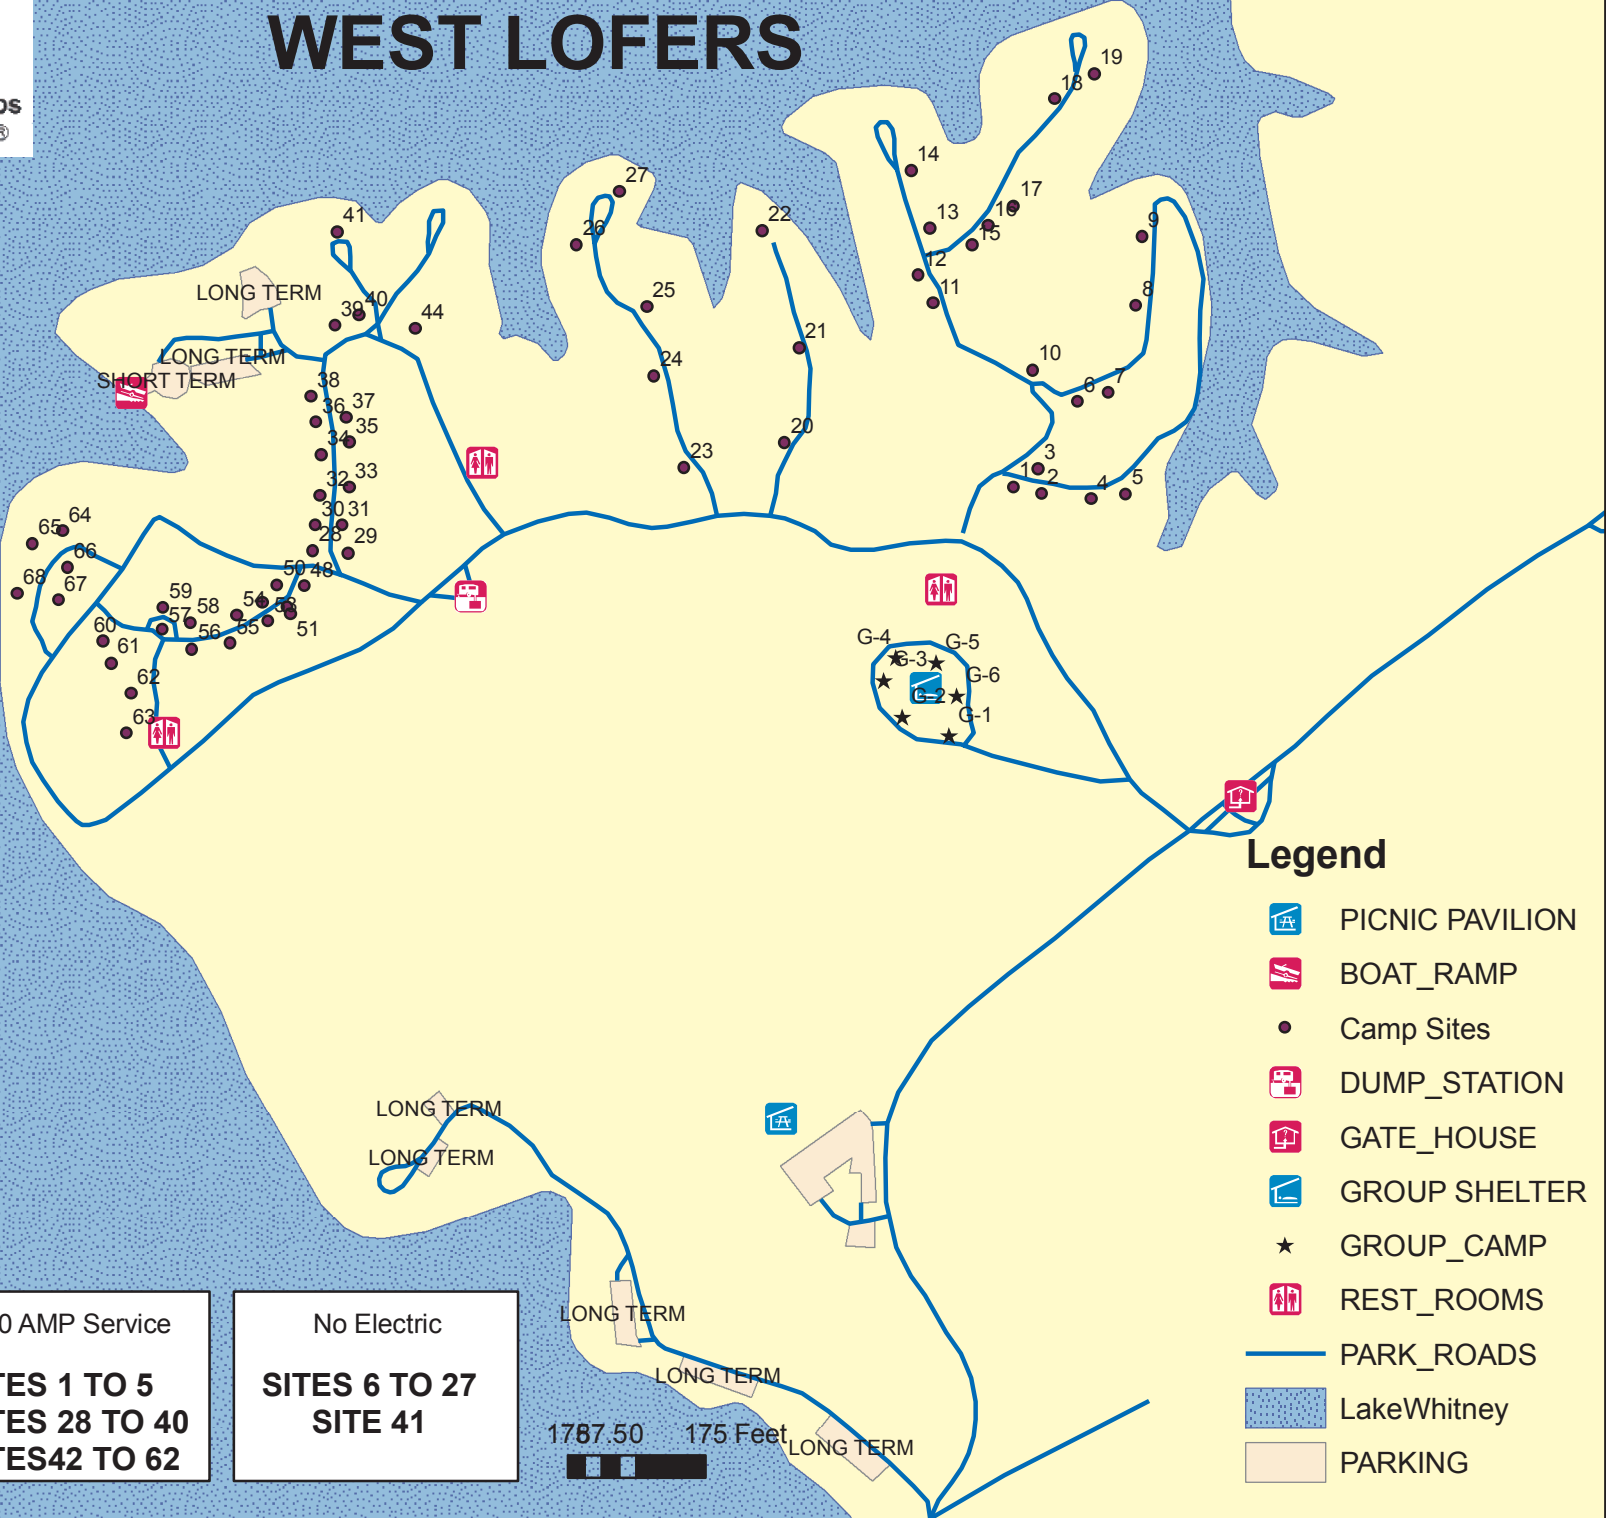

WEST LOFERS

50 AMP Service
SITES 63 TO 68

30 AMP Service
SITES 1 TO 5
SITES 28 TO 40
SITES 42 TO 62

No Electric
SITES 6 TO 27
SITE 41

1787.50 175 Feet

- ### Legend
- PICNIC PAVILION
 - BOAT_RAMP
 - Camp Sites
 - DUMP_STATION
 - GATE_HOUSE
 - GROUP SHELTER
 - GROUP_CAMP
 - REST_ROOMS
 - PARK_ROADS
 - LakeWhitney
 - PARKING