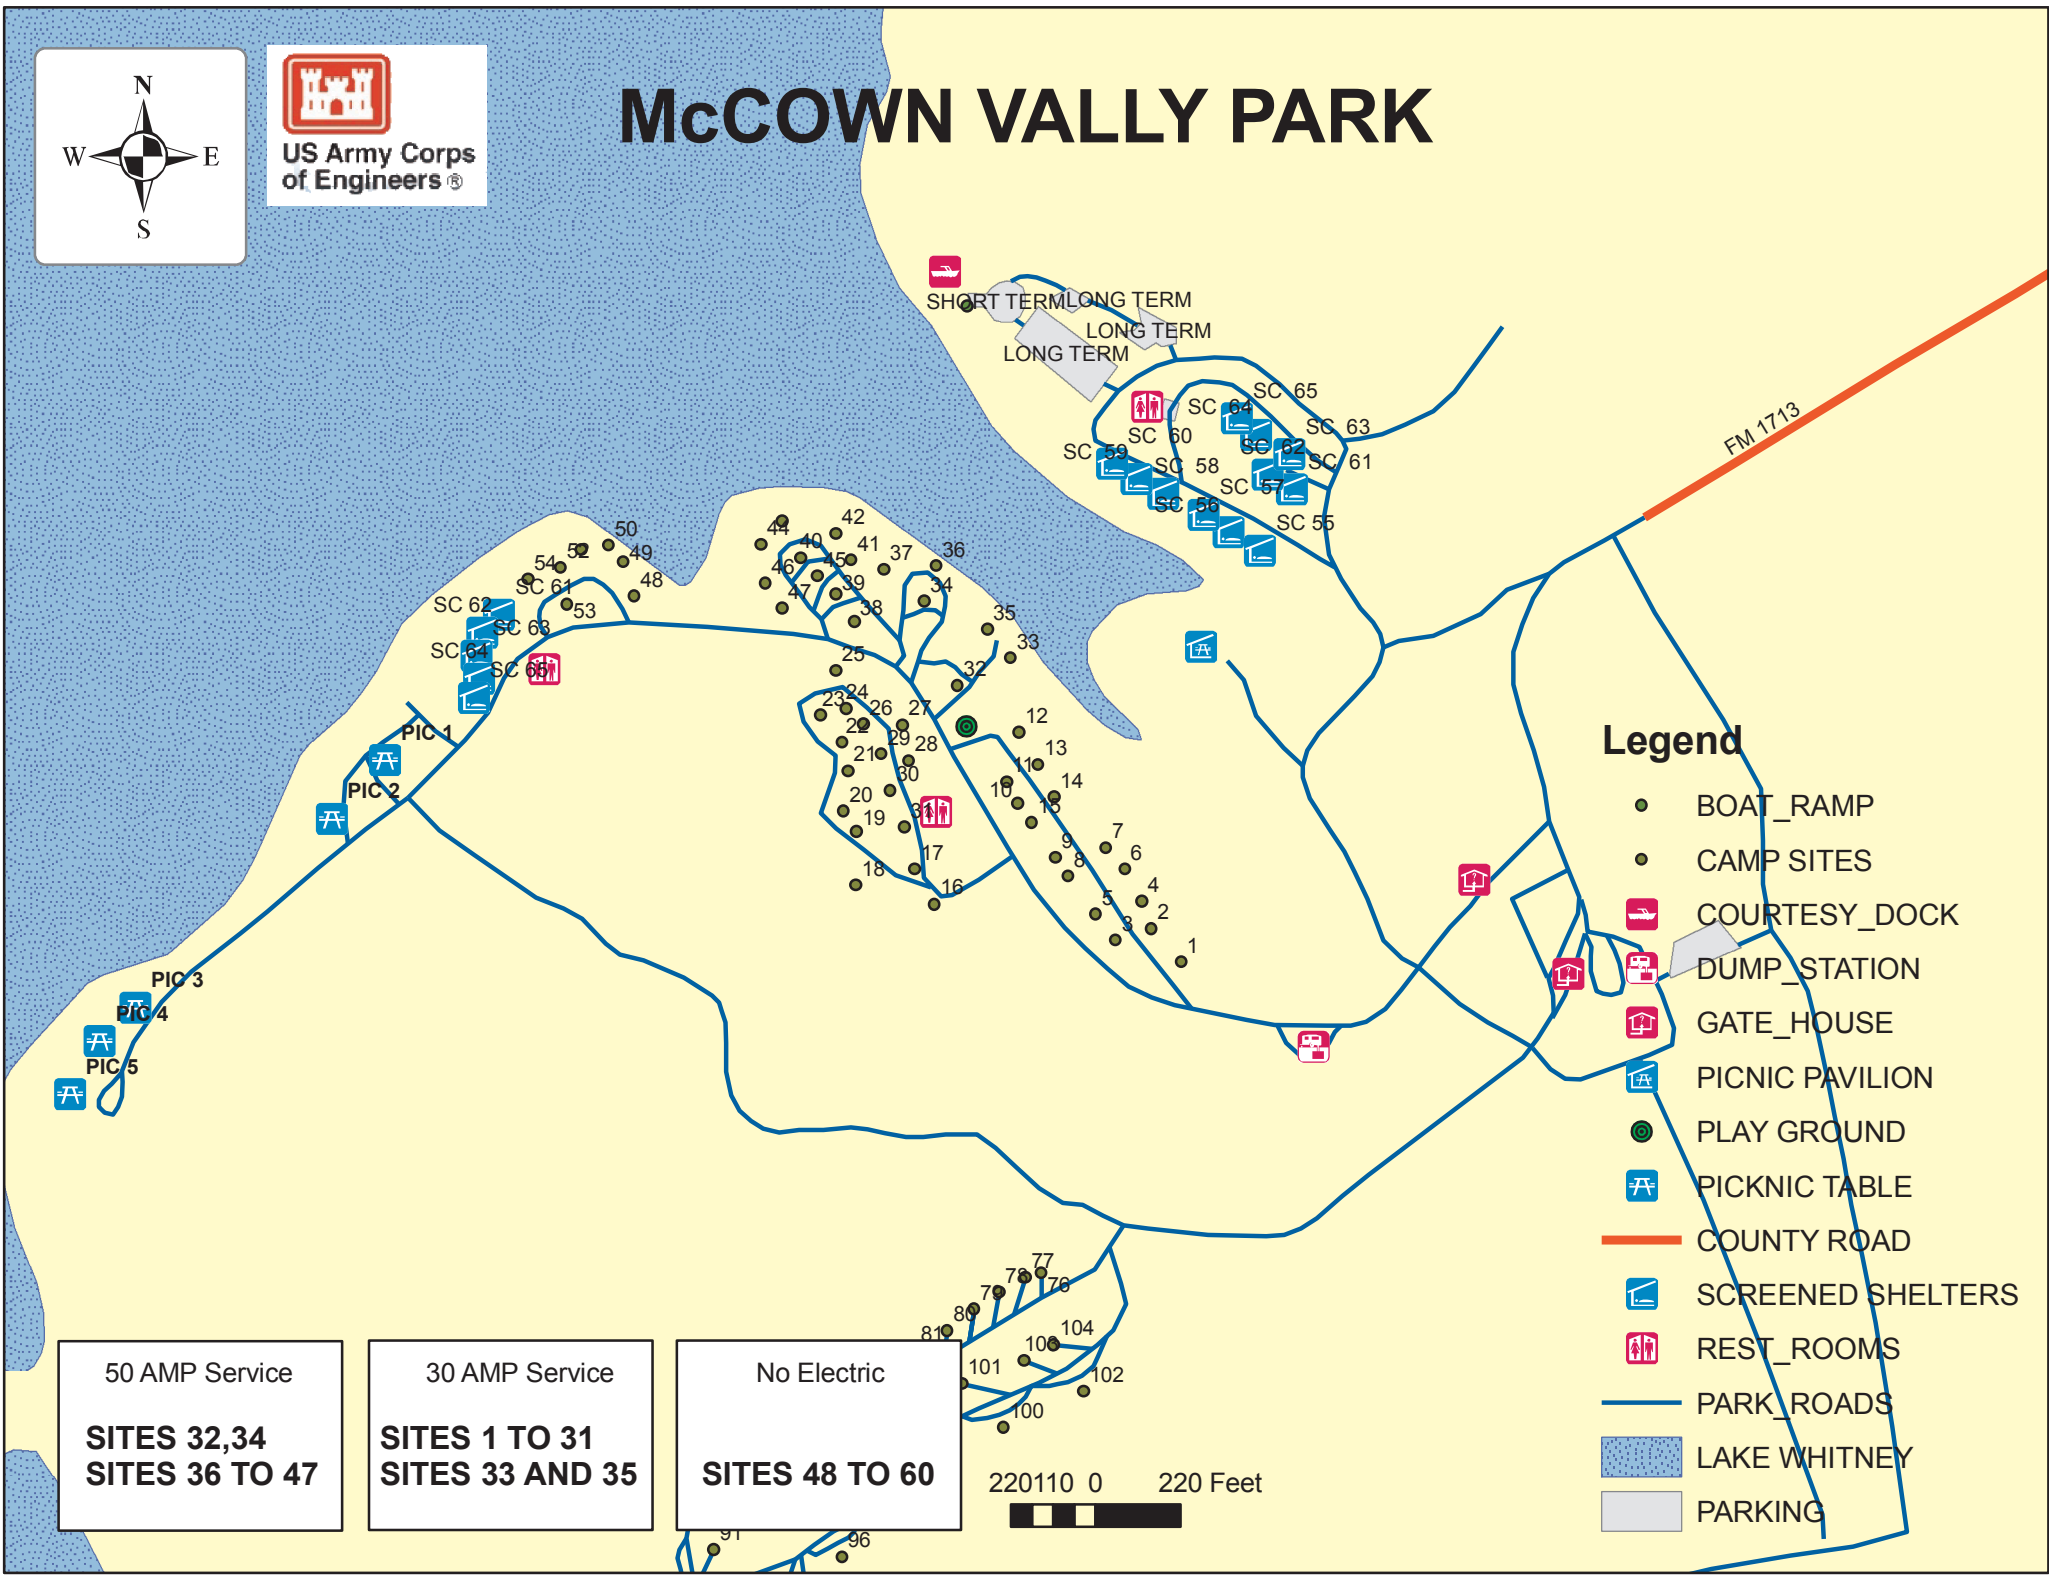

McCOWN VALLY PARK

Legend

- BOAT_RAMP
- CAMP_SITES
- COURTESY_DOCK
- DUMP_STATION
- GATE_HOUSE
- PICNIC_PAVILION
- PLAY_GROUND
- PICKNIC_TABLE
- COUNTY_ROAD
- SCREENED_SHELTERS
- REST_ROOMS
- PARK_ROADS
- LAKE_WHITNEY
- PARKING

50 AMP Service
SITES 32,34
SITES 36 TO 47

30 AMP Service
SITES 1 TO 31
SITES 33 AND 35

No Electric
SITES 48 TO 60

220110 0 220 Feet