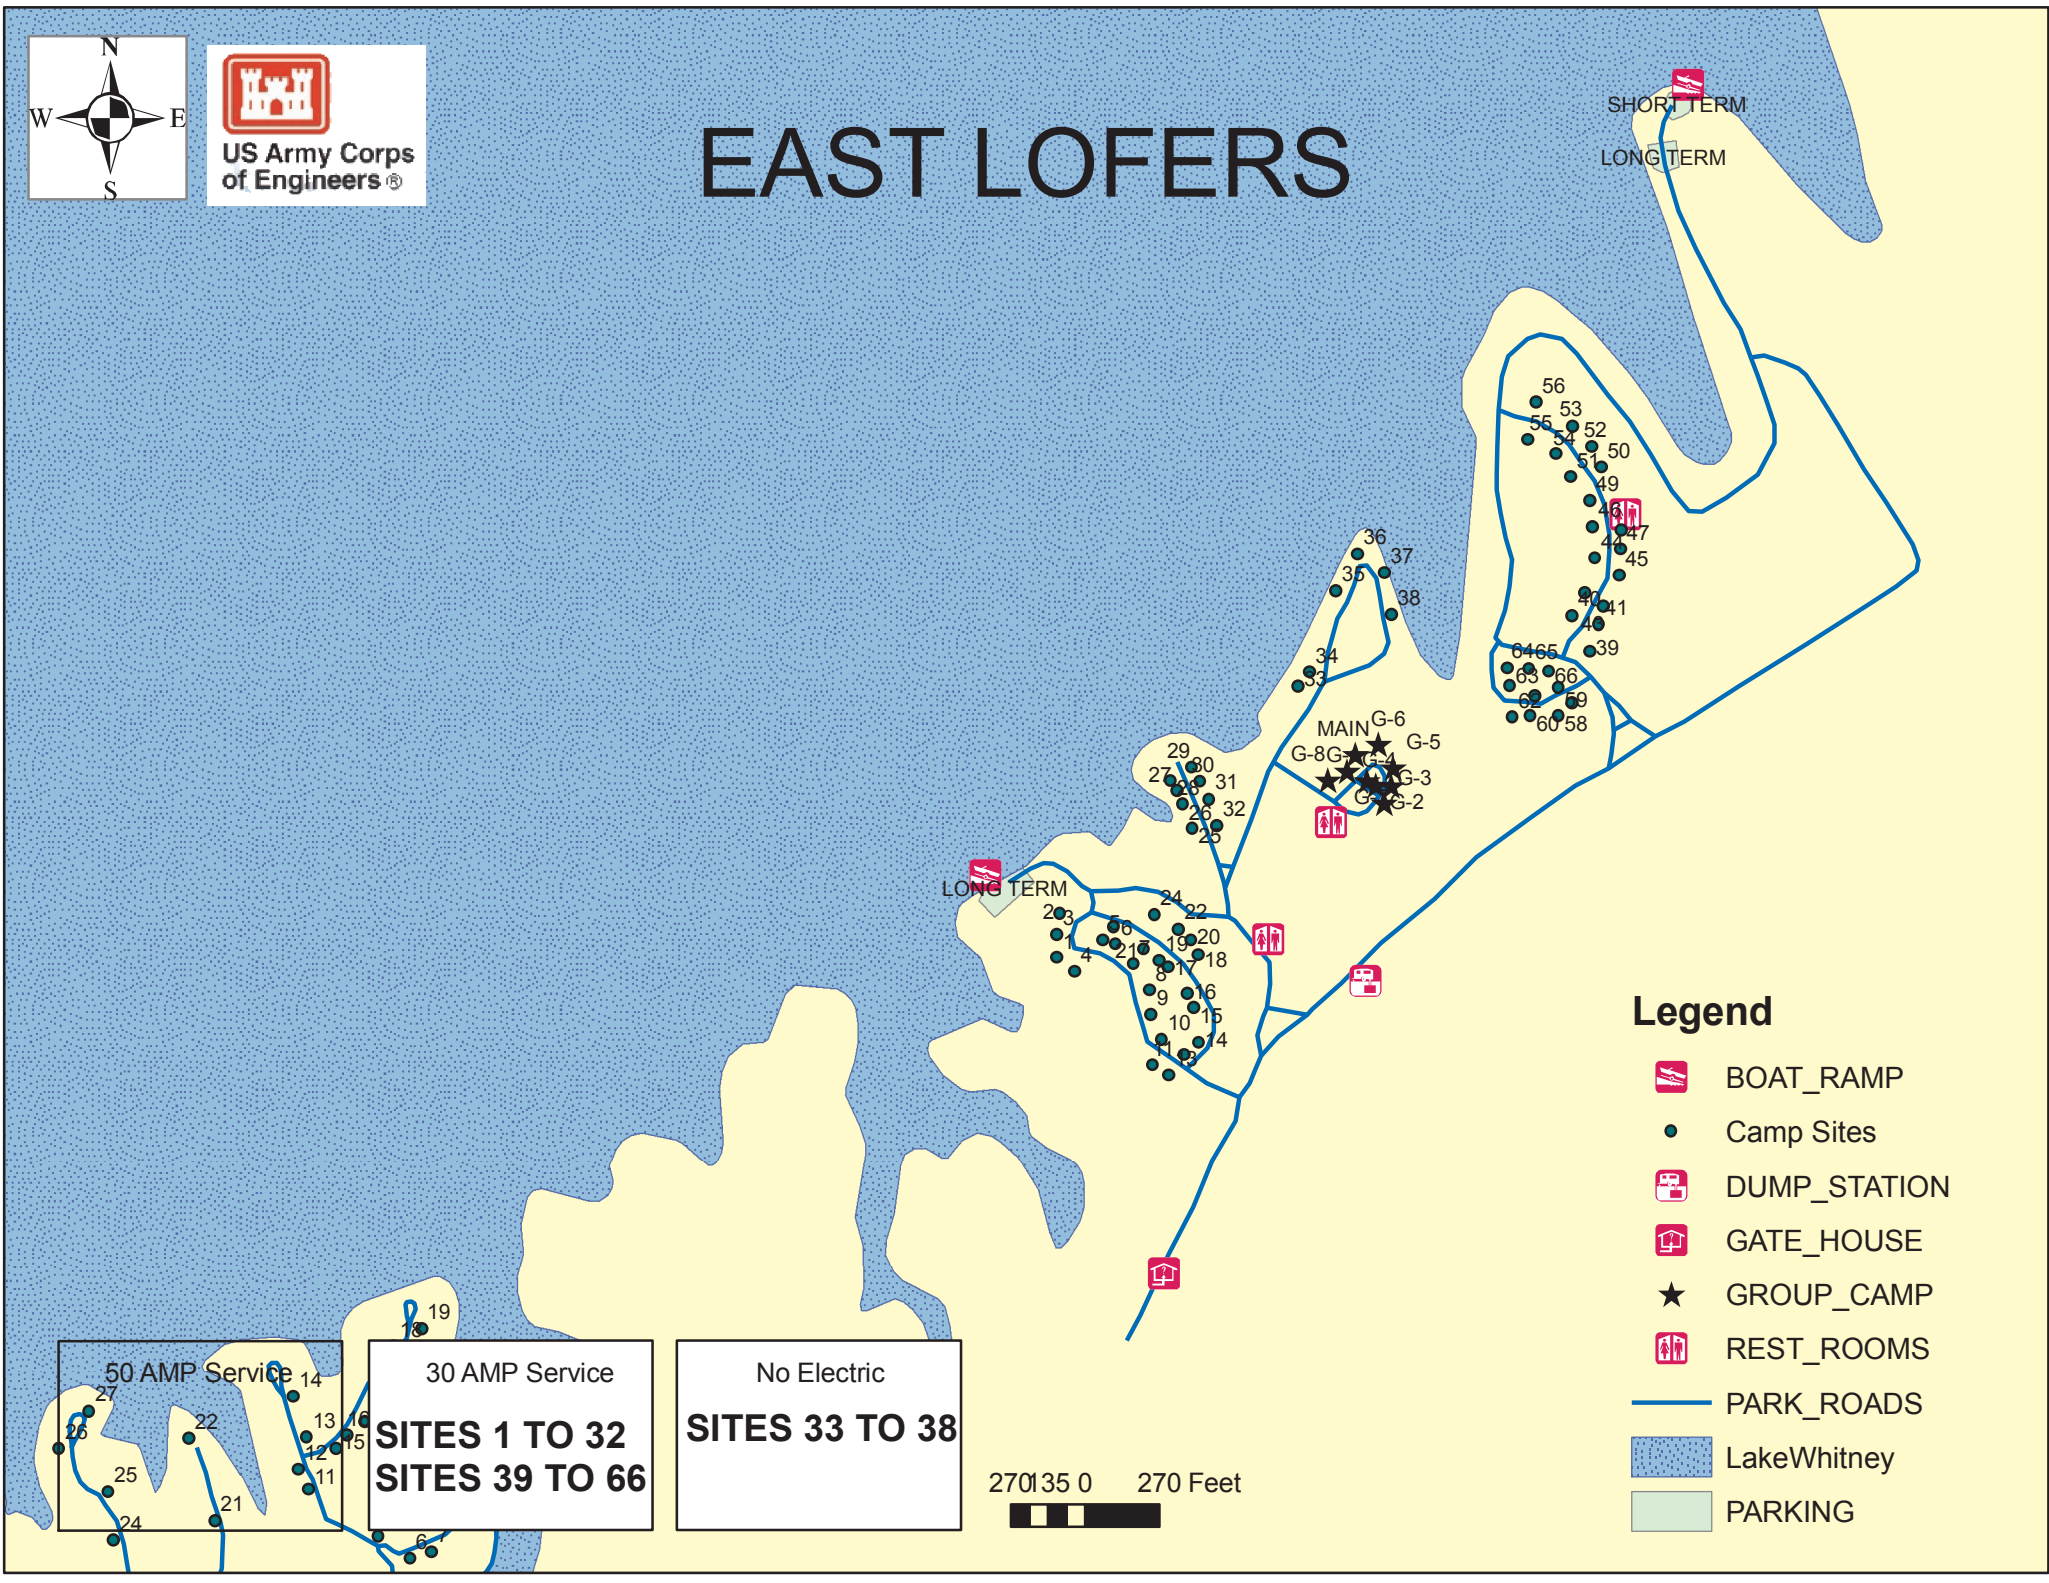

EAST LOFERS

SHORT TERM
LONG TERM

Legend

-  BOAT_RAMP
-  Camp Sites
-  DUMP_STATION
-  GATE_HOUSE
-  GROUP_CAMP
-  REST_ROOMS
-  PARK_ROADS
-  LakeWhitney
-  PARKING

50 AMP Service
 27
 26
 25
 24

30 AMP Service
SITES 1 TO 32
SITES 39 TO 66

No Electric
SITES 33 TO 38

270135 0 270 Feet
