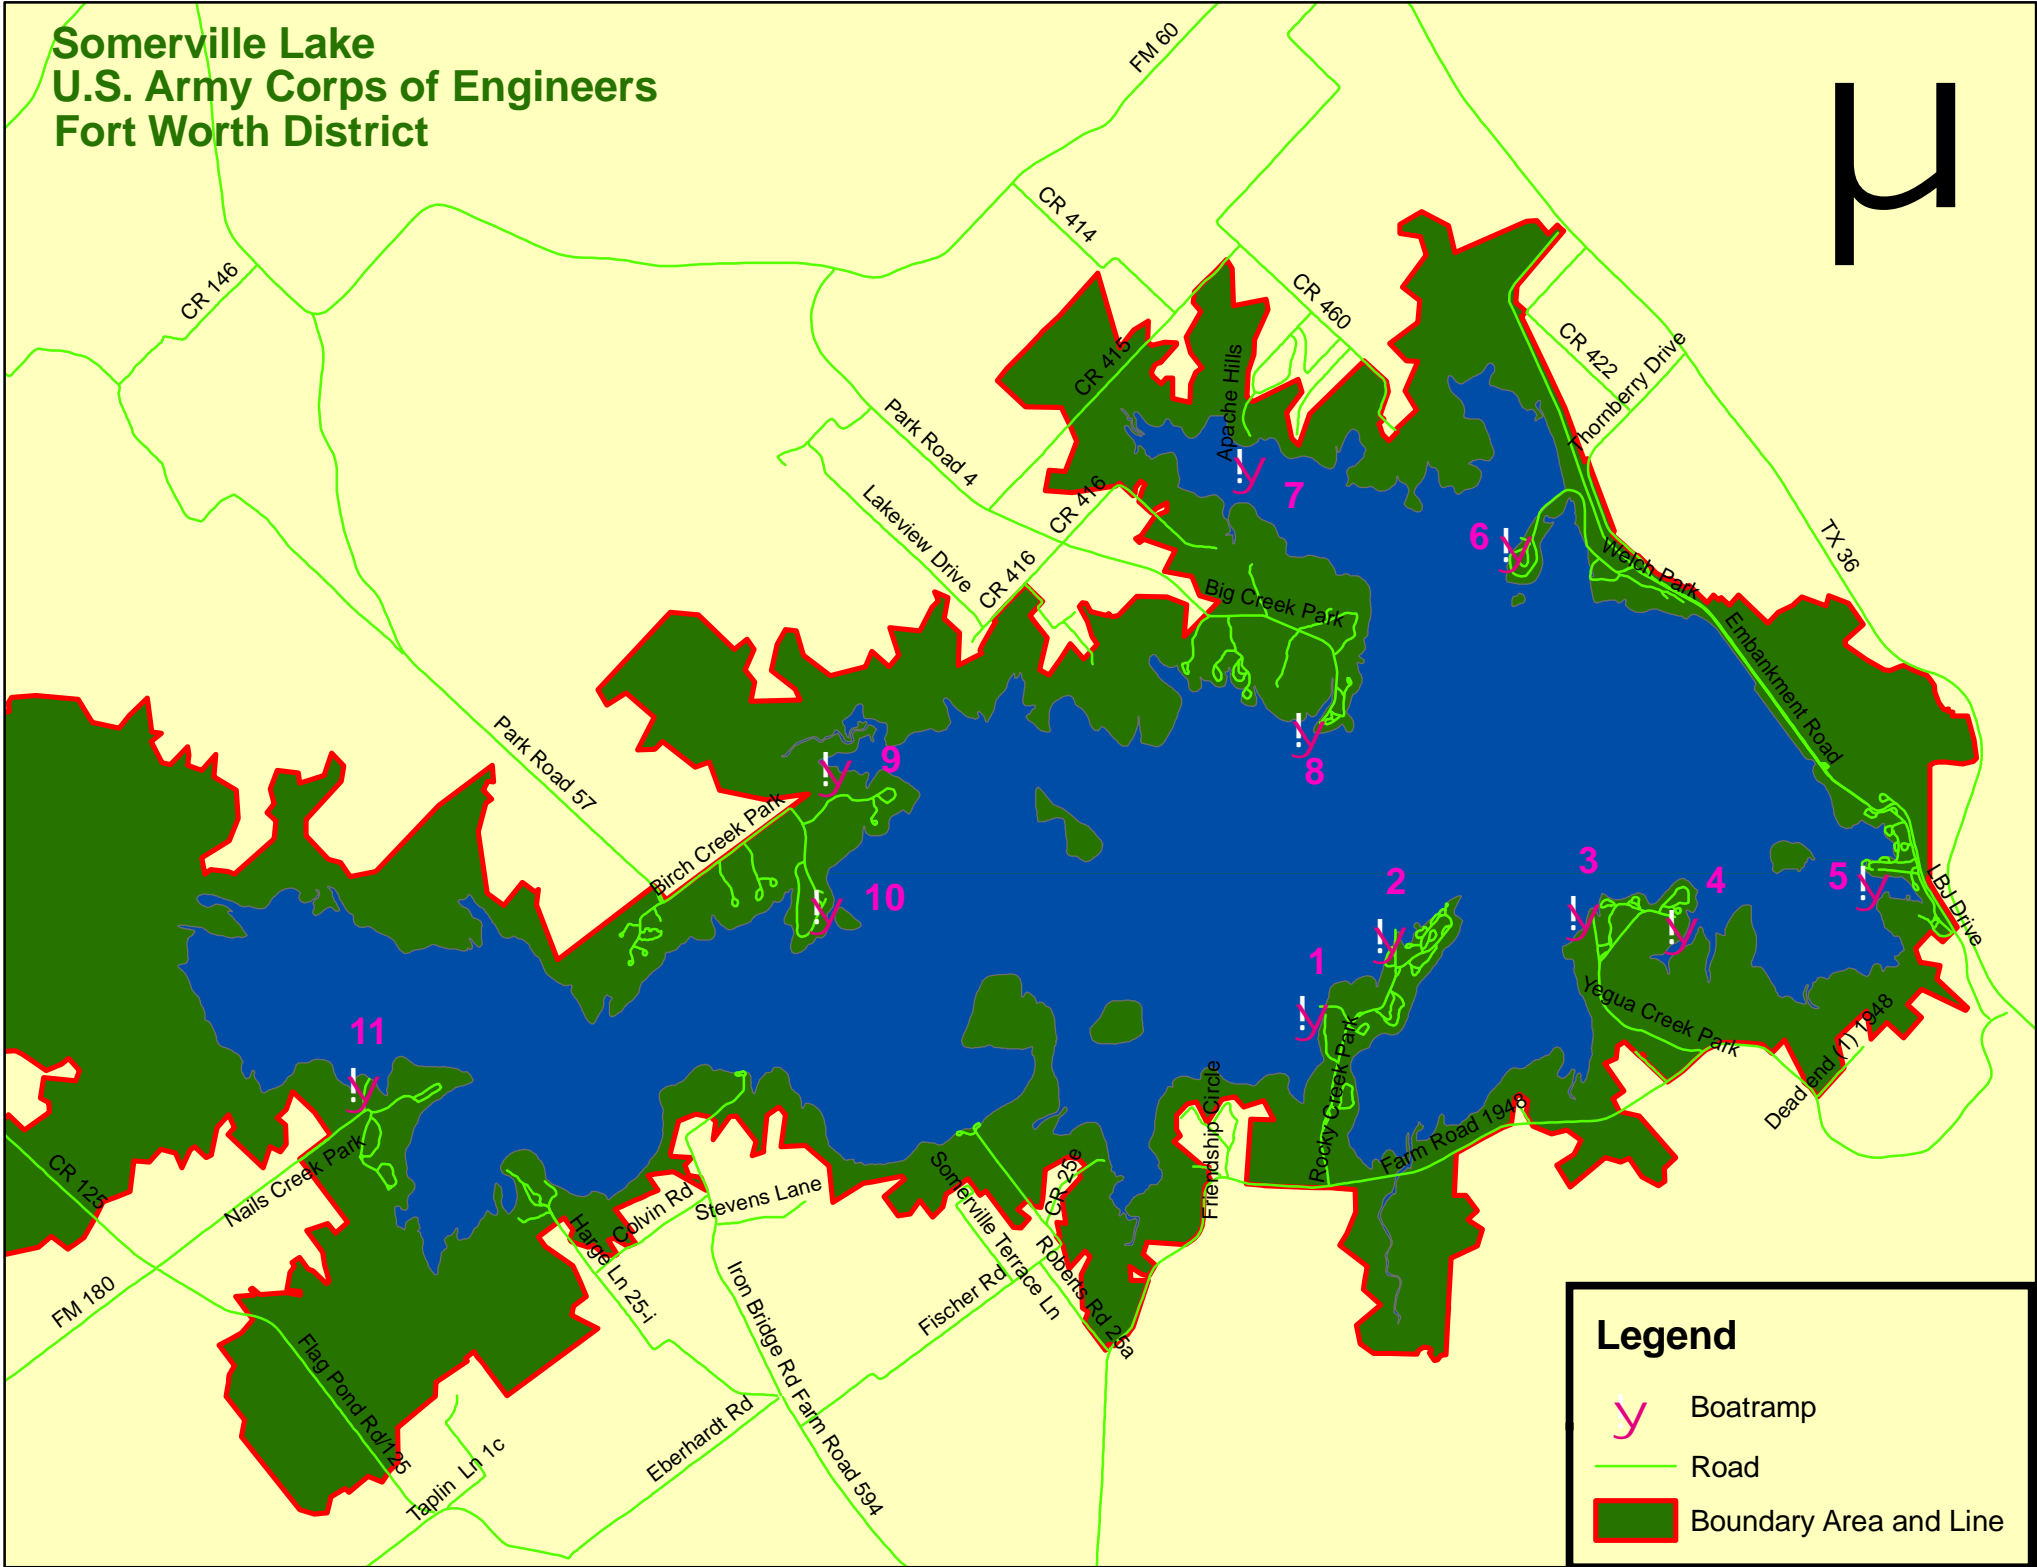

**Somerville Lake
U.S. Army Corps of Engineers
Fort Worth District**

Legend

- Boatramp
- Road
- Boundary Area and Line