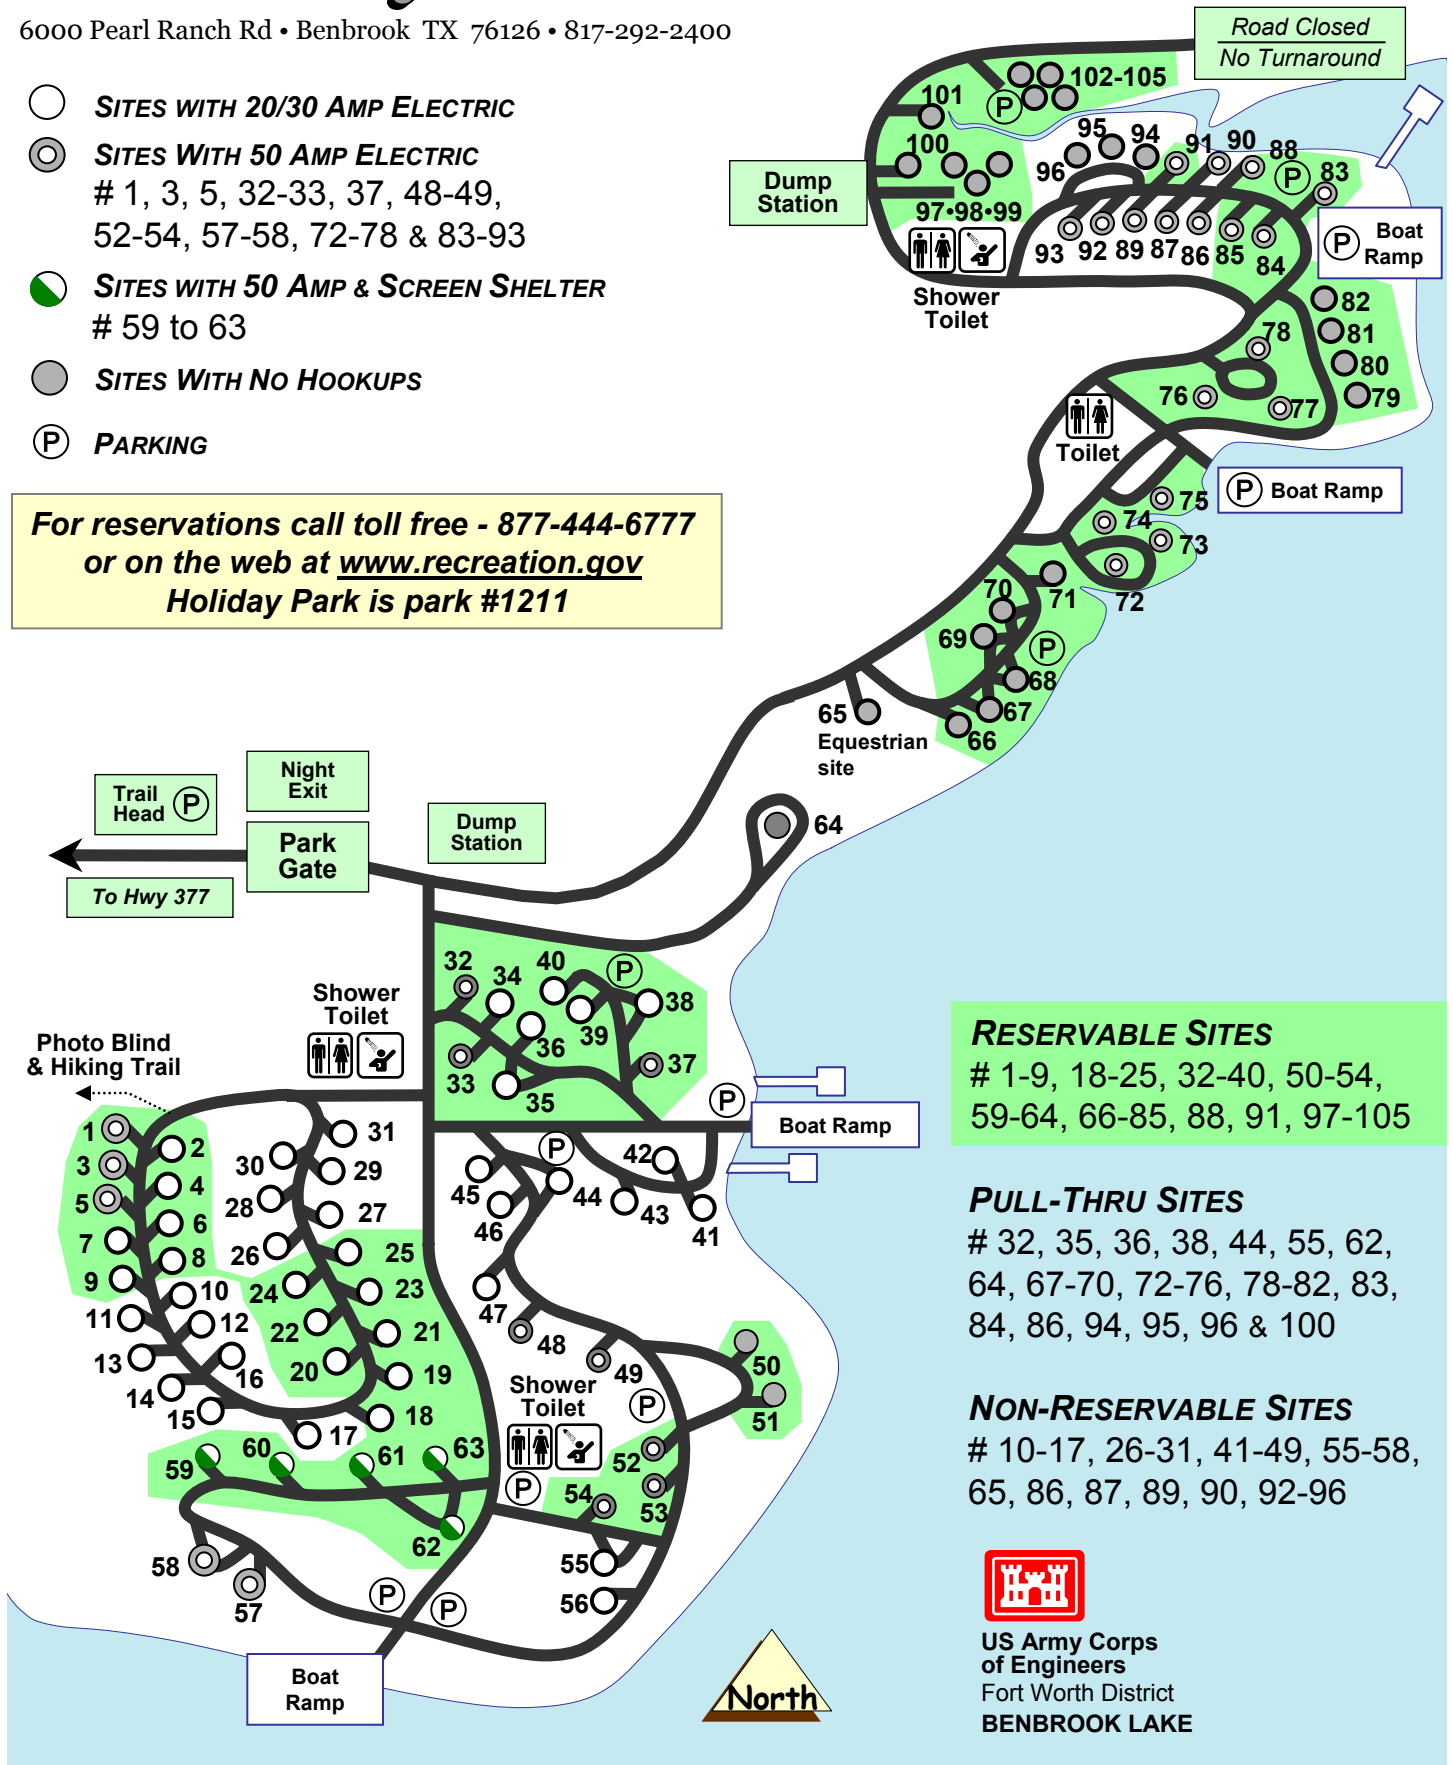

Holiday Park

6000 Pearl Ranch Rd • Benbrook TX 76126 • 817-292-2400

- SITES WITH 20/30 AMP ELECTRIC
- ⊙ SITES WITH 50 AMP ELECTRIC
1, 3, 5, 32-33, 37, 48-49, 52-54, 57-58, 72-78 & 83-93
- SITES WITH 50 AMP & SCREEN SHELTER
59 to 63
- SITES WITH NO HOOKUPS
- Ⓟ PARKING

For reservations call toll free - 877-444-6777
or on the web at www.recreation.gov
Holiday Park is park #1211

RESERVABLE SITES
1-9, 18-25, 32-40, 50-54, 59-64, 66-85, 88, 91, 97-105

PULL-THRU SITES
32, 35, 36, 38, 44, 55, 62, 64, 67-70, 72-76, 78-82, 83, 84, 86, 94, 95, 96 & 100

NON-RESERVABLE SITES
10-17, 26-31, 41-49, 55-58, 65, 86, 87, 89, 90, 92-96

US Army Corps
of Engineers
Fort Worth District
BENBROOK LAKE