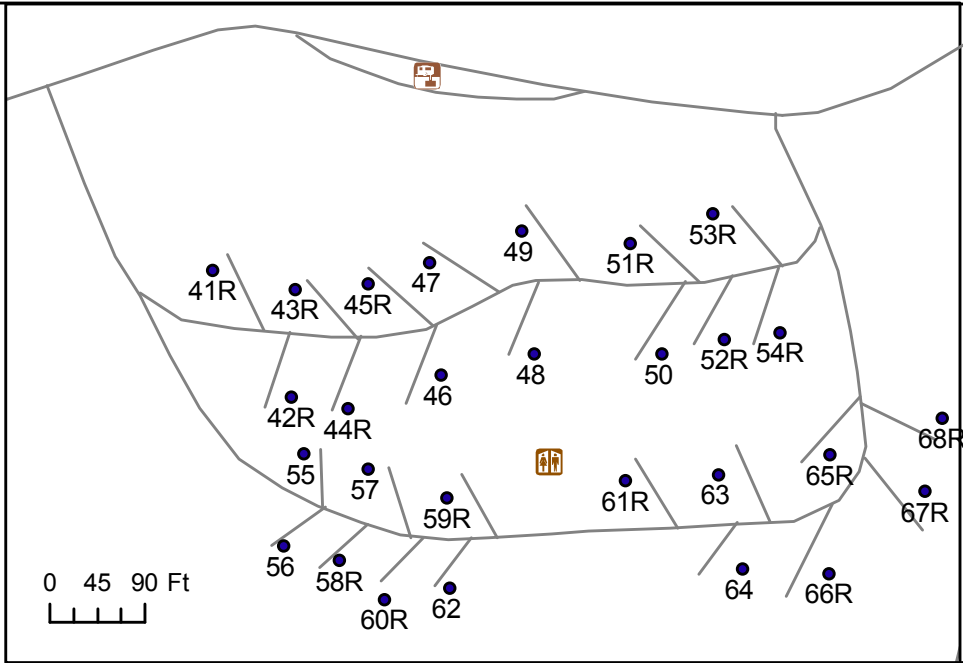

Cedar Ridge Park Belton Lake

Legend

- R Reservable Site**
-  Gate Attendant Sites
-  Dump Stations
-  Play Courts
-  Screen Shelters
-  Pavilions
-  Buoys

S2R S1R
S3R
S5R
S6R S4R
S8R S7R

Pier 36 Marina

Turkey Roost (GCA)

Sunset

Coveside

0 125 250 500 Feet